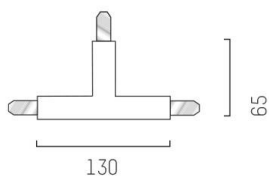

VOLARE

652-0030500066

T- connector, aluminium, black powder-coated, 4x1,5mm², for electric connection of 3 rails

DRAWING

TECHNICAL DETAILS

Designer	Doc Form
Dimming	not dimmable
Voltage [V]	220-240V 50/60HZ 2x10A
Material	metal
Length [mm]	110,3
Width [mm]	65
Height [mm]	18
IP protection class	IP20
Net weight [kg]	0,20
Colour lamp	black chrome
RAL	9005
EAN-Number	9010870142756

LIGHT DISTRIBUTION CURVE

The values are rated values. Power and luminous flux are initially subject to a tolerance of +/- 10%. Colour temperature tolerance: +/- 150 K. The values apply to an ambient temperature of 25°C unless otherwise specified.