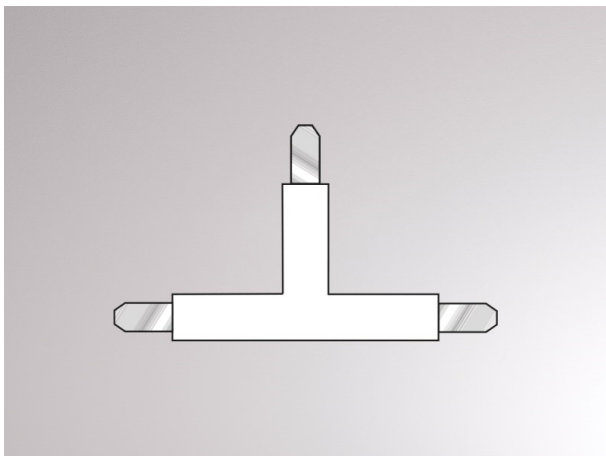

VOLARE

652-0030500066

T- connector, aluminium, black powder-coated, 4x1,5mm², for electric connection of 3 rails

DRAWING

TECHNICAL DETAILS

Designer	Doc Form
Dimming	not dimmable
Voltage [V]	220-240V 50/60HZ 2x10A
Material	metal
Length [mm]	110,3
Width [mm]	65
Height [mm]	18
IP protection class	IP20
Net weight [kg]	0,20
Colour lamp	black chrome
RAL	9005
EAN-Number	9010870142756

LIGHT DISTRIBUTION CURVE

The values are rated values. Power and luminous flux are initially subject to a tolerance of +/- 10%. Colour temperature tolerance: +/- 150 K. The values apply to an ambient temperature of 25°C unless otherwise specified.