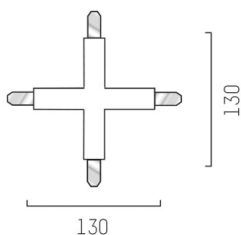

VOLARE

652-0030600001

X- connector, chrome galvanised, 4x1,5mm², electric connection without distances between 4 tracks

DRAWING

TECHNICAL DETAILS

Designer	Doc Form
Dimming	not dimmable
Voltage [V]	220-240V 50/60HZ 2x10A
Material	metal
Length [mm]	130
Width [mm]	130
Height [mm]	18
IP protection class	IP20
Net weight [kg]	0,25
Colour lamp	chrome
EAN-Number	9008905681578

LIGHT DISTRIBUTION CURVE

The values are rated values. Power and luminous flux are initially subject to a tolerance of +/- 10%. Colour temperature tolerance: +/- 150 K. The values apply to an ambient temperature of 25°C unless otherwise specified.