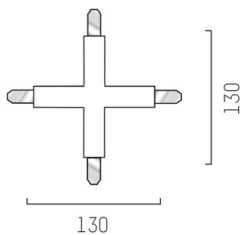

VOLARE

652-0030600005

X-connector, aluminium, white powder-coated, 4x1,5mm², for electric connection of 3 rails

DRAWING

TECHNICAL DETAILS

Designer	Doc Form
Dimming	not dimmable
Voltage [V]	220-240V 50/60HZ 2x10A
Material	metal
Length [mm]	130
Width [mm]	130
Height [mm]	18
IP protection class	IP20
Net weight [kg]	0,25
Colour lamp	white
RAL	9016
EAN-Number	9008905681196

LIGHT DISTRIBUTION CURVE

The values are rated values. Power and luminous flux are initially subject to a tolerance of +/- 10%. Colour temperature tolerance: +/- 150 K. The values apply to an ambient temperature of 25°C unless otherwise specified.