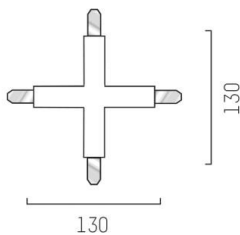

VOLARE

652-0030600006

X-connector, aluminium, black powder-coated, 4x1,5mm², for electric connection of 3 rails

DRAWING

TECHNICAL DETAILS

Designer	Doc Form
Dimming	not dimmable
Voltage [V]	220-240V 50/60HZ 2x10A
Material	metal
Length [mm]	130
Width [mm]	130
Height [mm]	18
IP protection class	IP20
Net weight [kg]	0,25
Colour lamp	black
RAL	9005
EAN-Number	9008905681202

LIGHT DISTRIBUTION CURVE

energy label

The values are rated values. Power and luminous flux are initially subject to a tolerance of +/- 10%. Colour temperature tolerance: +/- 150 K. The values apply to an ambient temperature of 25°C unless otherwise specified.