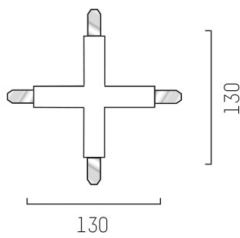

VOLARE

652-0030600006

X-connector, aluminium, black powder-coated, 4x1,5mm², for electric connection of 3 rails

DRAWING

TECHNICAL DETAILS

Designer	Doc Form
Dimming	not dimmable
Voltage [V]	220-240V 50/60HZ 2x10A
Material	metal
Length [mm]	130
Width [mm]	130
Height [mm]	18
IP protection class	IP20
Net weight [kg]	0,25
Colour lamp	black
RAL	9005
EAN-Number	9008905681202

LIGHT DISTRIBUTION CURVE

The values are rated values. Power and luminous flux are initially subject to a tolerance of +/- 10%. Colour temperature tolerance: +/- 150 K. The values apply to an ambient temperature of 25°C unless otherwise specified.