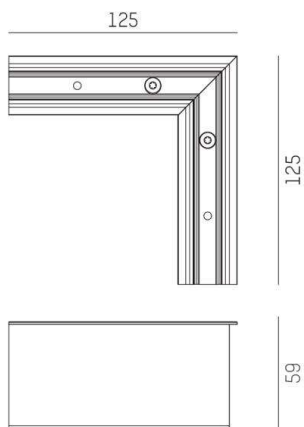

## DRAWING

## TECHNICAL DETAILS

Designer	Doc Form
Length [mm]	125
Width [mm]	125
Height [mm]	58,8
IP protection class	IP20
Net weight [kg]	0,05
Colour lamp	white
RAL	9016
EAN-Number	9010506001464