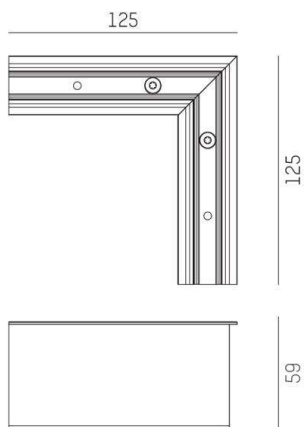

VOLARE R

652-0030900006

DRAWING

TECHNICAL DETAILS

Designer	Doc Form
Length [mm]	125
Width [mm]	125
Height [mm]	58,8
Net weight [kg]	0,80
Color lamp	black
RAL	9005
EAN-Number	9010506001471

LIGHT DISTRIBUTION CURVE