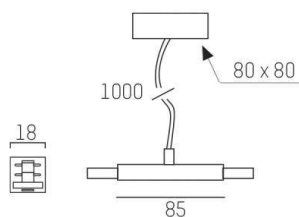

## VOLARE

652-0040500005

center power feed with ceiling base and cable, aluminium, white powder-coated, ceiling base 80x80x40mm, cable length = max. 1000mm, 5x1,5mm<sup>2</sup>, can be cut to any length

## DRAWING

## TECHNICAL DETAILS

Designer	Doc Form
Voltage [V]	220-240V 50/60HZ 2x10A
Material	metal
Length [mm]	85
Width [mm]	18
Pendant length [mm]	1000
IP protection class	IP20
Voltage class	protection cl. I
Net weight [kg]	0,50
Colour lamp	white
RAL	9016
EAN-Number	9008905681349

## LIGHT DISTRIBUTION CURVE

The values are rated values. Power and luminous flux are initially subject to a tolerance of +/- 10%. Colour temperature tolerance: +/- 150 K. The values apply to an ambient temperature of 25°C unless otherwise specified.