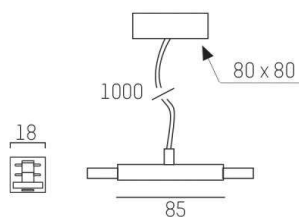

## VOLARE

652-0040500006

center power feed with ceiling base and cable, aluminium, black powder-coated, ceiling base 80x80x40mm, cable length = max. 1000mm, 5x1,5mm<sup>2</sup>, can be cut to any length

## DRAWING

## TECHNICAL DETAILS

Designer	Doc Form
Voltage [V]	220-240V 50/60HZ 2x10A
Material	metal
Length [mm]	85
Width [mm]	18
Pendant length [mm]	1000
IP protection class	IP20
Voltage class	protection cl. I
Net weight [kg]	0,50
Colour lamp	black
RAL	9005
EAN-Number	9008905681356

## LIGHT DISTRIBUTION CURVE

The values are rated values. Power and luminous flux are initially subject to a tolerance of +/- 10%. Colour temperature tolerance: +/- 150 K. The values apply to an ambient temperature of 25°C unless otherwise specified.