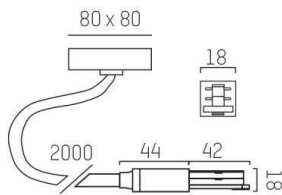

VOLARE

652-0040700001

cable end power feed with ceiling base, chrome galvanised, cable length = max. 2000mm, LxWxH: 80x80x30mm, 5x1,5mm², can be cut to any length

DRAWING

TECHNICAL DETAILS

Designer	Doc Form
Voltage [V]	220-240V 50/60HZ 2x10A
Material	metal
Length [mm]	2000
IP protection class	IP20
Voltage class	protection cl. I
Net weight [kg]	0,51
Colour lamp	chrome
EAN-Number	9008905681639

LIGHT DISTRIBUTION CURVE

The values are rated values. Power and luminous flux are initially subject to a tolerance of +/- 10%. Colour temperature tolerance: +/- 150 K. The values apply to an ambient temperature of 25°C unless otherwise specified.