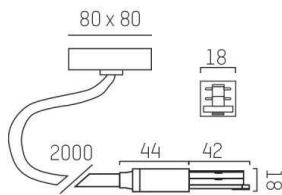

VOLARE

652-0040700001

cable end power feed with ceiling base, chrome galvanised, cable length = max. 2000mm, LxWxH: 80x80x30mm, 5x1,5mm², can be cut to any length

DRAWING

TECHNICAL DETAILS

Designer	Doc Form
Voltage [V]	220-240V 50/60HZ 2x10A
Material	metal
Length [mm]	2000
Voltage class	protection cl. I
Net weight [kg]	0,51
Color lamp	chrome
EAN-Number	9008905681639

LIGHT DISTRIBUTION CURVE

The values are rated values. Power and luminous flux are initially subject to a tolerance of +/- 10%. Colour temperature tolerance: +/- 150 K. The values apply to an ambient temperature of 25°C unless otherwise specified.