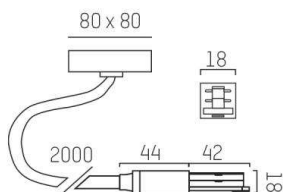

VOLARE

652-0040700005

cable end power feed with ceiling base, white powder-coated, cable length = max. 2000mm, LxWxH: 80x80x30mm, 5x1,5mm², can be cut to any length

DRAWING

TECHNICAL DETAILS

Designer	Doc Form
Voltage [V]	220-240V 50/60HZ 2x10A
Material	metal
Length [mm]	2000
IP protection class	IP20
Voltage class	protection cl. I
Net weight [kg]	0,51
Colour lamp	white
RAL	9016
EAN-Number	9008905681387

LIGHT DISTRIBUTION CURVE

The values are rated values. Power and luminous flux are initially subject to a tolerance of +/- 10%. Colour temperature tolerance: +/- 150 K. The values apply to an ambient temperature of 25°C unless otherwise specified.