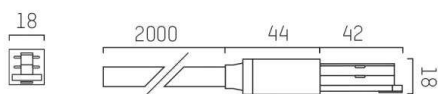

## VOLARE

652-0040800001

cable end power feed, without ceiling base, 5x1,5mm<sup>2</sup> can be cut to any length

## DRAWING

## TECHNICAL DETAILS

Designer	Doc Form
Voltage [V]	220-240V 50/60HZ 2x10A
Material	metal
Length [mm]	2000
Width [mm]	18
Height [mm]	18
Voltage class	protection cl. I
Net weight [kg]	0,20
Color lamp	chrome
EAN-Number	9008905681646