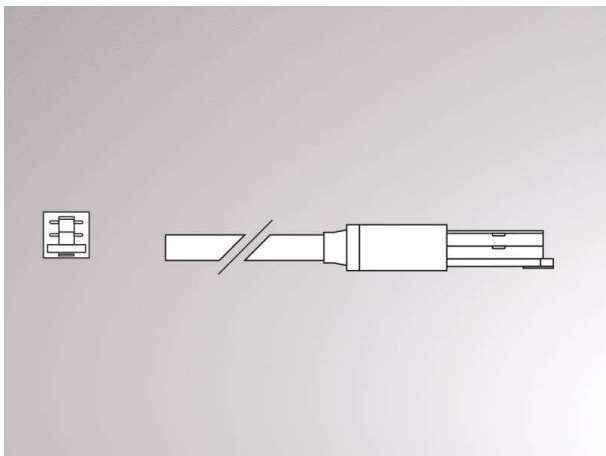

## VOLARE

652-0040800001

cable end power feed, without ceiling base, 5x1,5mm<sup>2</sup> can be cut to any length

## DRAWING

## TECHNICAL DETAILS

Designer	Doc Form
Voltage [V]	220-240V 50/60HZ 2x10A
Material	metal
Length [mm]	2000
Width [mm]	18
Height [mm]	18
Voltage class	protection cl. I
Net weight [kg]	0,20
Color lamp	chrome
EAN-Number	9008905681646