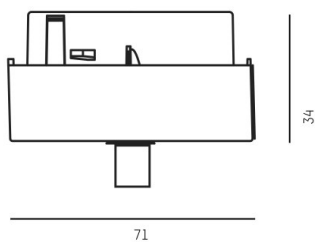

VOLARE

652-0080200004

adapter for suspensions, synthetic material in silver, fixation of adapter through integrated spring mechanism, max. load capacity 5 kg

DRAWING

TECHNICAL DETAILS

Designer	INHOUSE
Dimming	not dimmable
Voltage [V]	220-240V 50/60Hz
Material	synthetic
Length [mm]	71
Width [mm]	18
Height [mm]	34
IP protection class	IP20
Voltage class	protection cl. I
Net weight [kg]	0,04
Colour lamp	grey
RAL	9006
EAN-Number	9008905759345