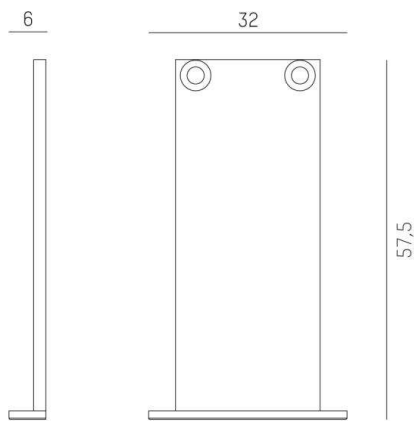

VOLARE R

652-0090100005

DRAWING

TECHNICAL DETAILS

Material	aluminium
Length [mm]	59
Width [mm]	32
Height [mm]	6
Net weight [kg]	0,07
Color lamp	white
RAL	9016
EAN-Number	9010506001327

LIGHT DISTRIBUTION CURVE