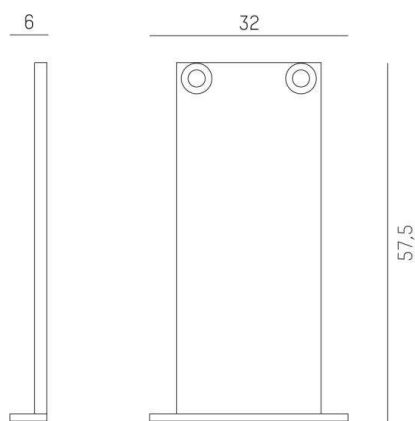

VOLARE R

652-0090100006

DRAWING

TECHNICAL DETAILS

Material	aluminium
Length [mm]	59
Width [mm]	32
Height [mm]	6
Net weight [kg]	0,01
Color lamp	black
RAL	9005
EAN-Number	9010506001334

LIGHT DISTRIBUTION CURVE