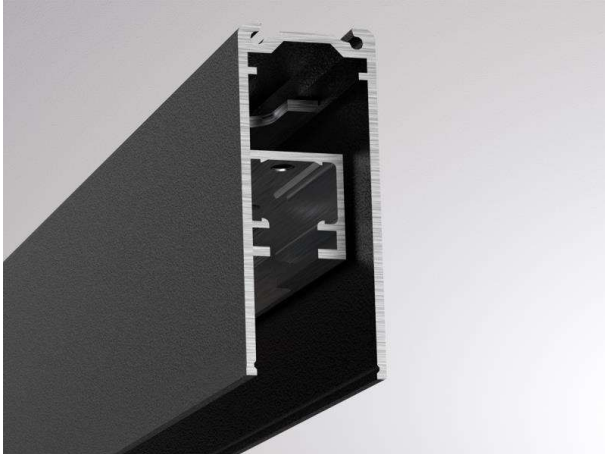

VOLARE R**652-0170200006**

VOLARE TRIMLESS R 2 PHASE TRACK made of aluminium, black, similar to RAL 9005, IP20

**DRAWING****TECHNICAL DETAILS**

Voltage [V]	220-240V 50/60HZ 2x10A
Material	aluminium
Length [mm]	2205
Width [mm]	24
Height [mm]	57
Ceiling cutout [mm]	25
Ceiling thickness [mm]	12,5 und 25
IP protection class	IP20
Net weight [kg]	1,42
Color lamp	black
RAL	9005
EAN-Number	9010506218732

LIGHT DISTRIBUTION CURVE

The values are rated values. Power and luminous flux are initially subject to a tolerance of +/- 10%. Colour temperature tolerance: +/- 150 K. The values apply to an ambient temperature of 25°C unless otherwise specified.