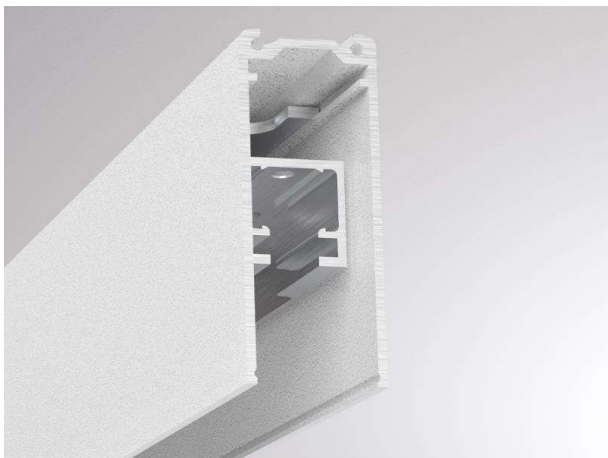

VOLARE R**652-0180100005**

VOLARE CORNER TRIMLESS R 2 PHASE TRACK made of aluminium, white, similar to RAL 9016, IP20

**DRAWING****TECHNICAL DETAILS**

Voltage [V]	220-240V 50/60HZ 2x10A
Material	aluminium
Length [mm]	1020
Width [mm]	24
Height [mm]	57
Ceiling cutout [mm]	25
Ceiling thickness [mm]	12,5 und 25
IP protection class	IP20
Net weight [kg]	0,74
Color lamp	white
RAL	9016
EAN-Number	9010506218749