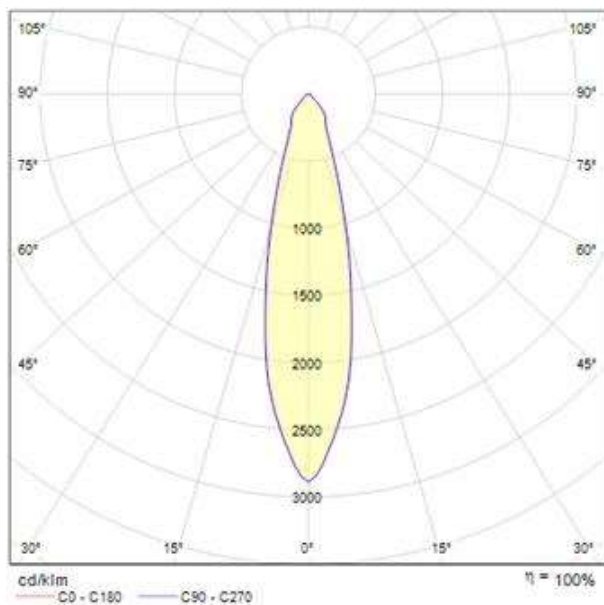

SHOOTER 2

653-00202000011

SHOOTER 2 VOLARE TRACK SPOTLIGHT WITH 2 PH VOLARE ADAPTER chrome, swiveling 285°, tilting 90°, adapter/ceiling base chrome, IP20

DRAWING

TECHNICAL DETAILS

Bulb type	QPAR 16 50W
No. of bulb holders	2x
Socket	GU10
Designer	INHOUSE
Voltage [V]	220-240V 50/60Hz
Width [mm]	140
Height [mm]	130
Diameter [mm]	60
IP protection class	IP20
Net weight [kg]	1,60
Color lamp	chrome
Color adapter/ceiling base	chrome
EAN-Number	9008905683350

LIGHT DISTRIBUTION CURVE

The values are rated values. Power and luminous flux are initially subject to a tolerance of +/- 10%. Colour temperature tolerance: +/- 150 K. The values apply to an ambient temperature of 25°C unless otherwise specified.