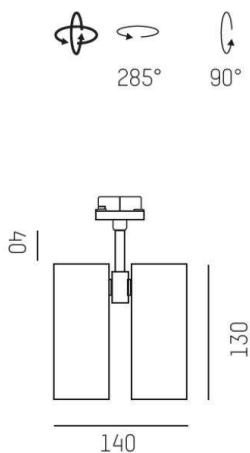

SHOOTER 2

653-00202000011

SHOOTER 2 VOLARE TRACK SPOTLIGHT WITH 2 PH VOLARE ADAPTER chrome, swiveling 285°, tilting 90°, adapter/ceiling base chrome, IP20

DRAWING

TECHNICAL DETAILS

Bulb type	QPAR 16 50W
No. of bulb holders	2x
Socket	GU10
Designer	INHOUSE
Voltage [V]	220-240V 50/60Hz
Width [mm]	140
Height [mm]	130
Diameter [mm]	60
IP protection class	IP20
Net weight [kg]	1,60
Color lamp	chrome
Color adapter/ceiling base	chrome
EAN-Number	9008905683350

LIGHT DISTRIBUTION CURVE

The values are rated values. Power and luminous flux are initially subject to a tolerance of +/- 10%. Colour temperature tolerance: +/- 150 K. The values apply to an ambient temperature of 25°C unless otherwise specified.