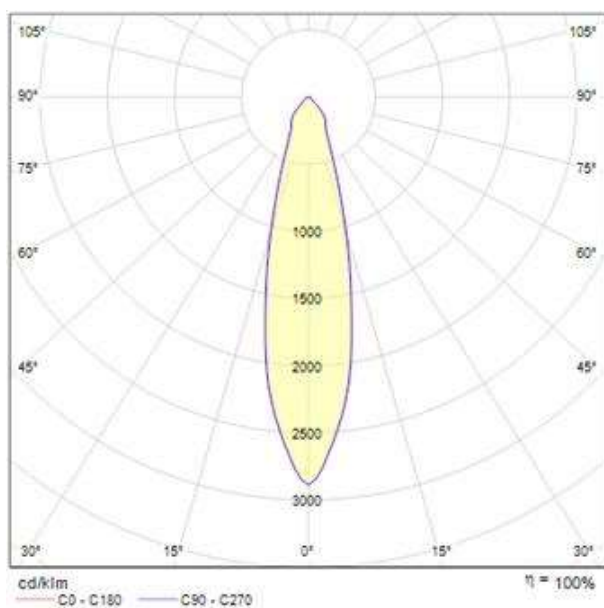

SHOOTER 2

653-00202000055

SHOOTER 2 VOLARE TRACK SPOTLIGHT WITH 2 PH VOLARE ADAPTER white, similar to RAL 9016, swiveling 285°, tilting 90°, adapter/ceiling base white, IP20

DRAWING

TECHNICAL DETAILS

Bulb type	QPAR 16 50W
No. of bulb holders	2x
Socket	GU10
Designer	INHOUSE
Voltage [V]	220-240V 50/60Hz
Width [mm]	140
Height [mm]	130
Diameter [mm]	60
IP protection class	IP20
Net weight [kg]	1,60
Color lamp	white
RAL	9016
Color adapter/ceiling base	white
EAN-Number	9008905683367

LIGHT DISTRIBUTION CURVE

The values are rated values. Power and luminous flux are initially subject to a tolerance of +/- 10%. Colour temperature tolerance: +/- 150 K. The values apply to an ambient temperature of 25°C unless otherwise specified.