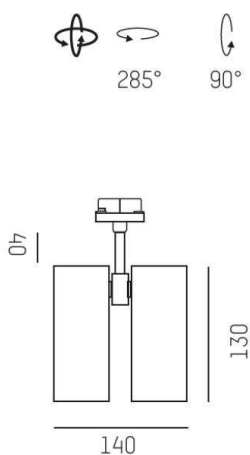

SHOOTER 2

653-00202000055

SHOOTER 2 VOLARE TRACK SPOTLIGHT WITH 2 PH VOLARE ADAPTER white, similar to RAL 9016, swiveling 285°, tilting 90°, adapter/ceiling base white, IP20

DRAWING

TECHNICAL DETAILS

Bulb type	QPAR 16 50W
No. of bulb holders	2x
Socket	GU10
Designer	INHOUSE
Voltage [V]	220-240V 50/60Hz
Width [mm]	140
Height [mm]	130
Diameter [mm]	60
IP protection class	IP20
Net weight [kg]	1,60
Color lamp	white
RAL	9016
Color adapter/ceiling base	white
EAN-Number	9008905683367

LIGHT DISTRIBUTION CURVE

The values are rated values. Power and luminous flux are initially subject to a tolerance of +/- 10%. Colour temperature tolerance: +/- 150 K. The values apply to an ambient temperature of 25°C unless otherwise specified.