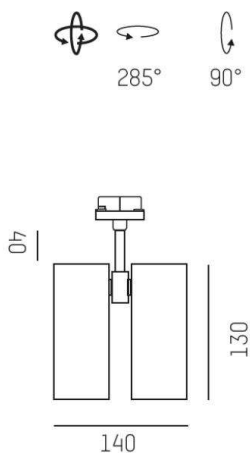

SHOOTER 2

653-00202000066

SHOOTER 2 VOLARE TRACK SPOTLIGHT WITH 2 PH VOLARE ADAPTER black, similar to RAL 9005, swiveling 285°, tilting 90°, adapter/ceiling base black, IP20

DRAWING

TECHNICAL DETAILS

Bulb type	QPAR 16 50W
No. of bulb holders	2x
Socket	GU10
Designer	INHOUSE
Voltage [V]	220-240V 50/60Hz
Width [mm]	140
Height [mm]	130
Diameter [mm]	60
IP protection class	IP20
Net weight [kg]	1,60
Color lamp	black
RAL	9005
Color adapter/ceiling base	black
EAN-Number	9008905683374

LIGHT DISTRIBUTION CURVE

The values are rated values. Power and luminous flux are initially subject to a tolerance of +/- 10%. Colour temperature tolerance: +/- 150 K. The values apply to an ambient temperature of 25°C unless otherwise specified.