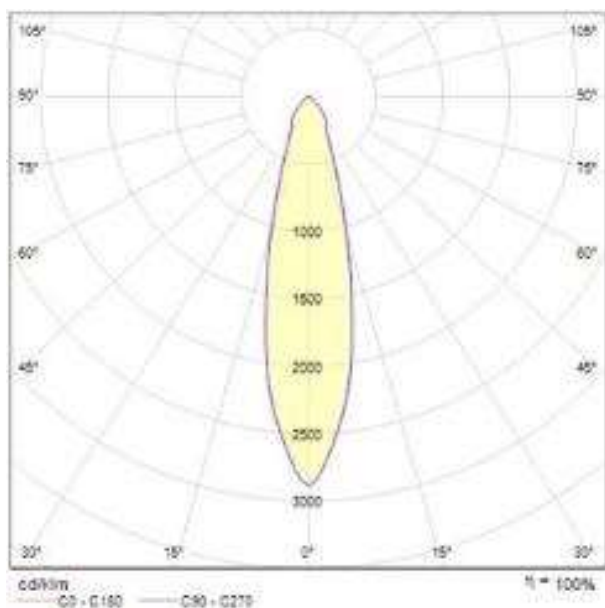

SHOOTER 2

653-00202000066

SHOOTER 2 VOLARE TRACK SPOTLIGHT WITH 2 PH VOLARE ADAPTER black, similar to RAL 9005, swiveling 285°, tilting 90°, adapter/ceiling base black, IP20

DRAWING

TECHNICAL DETAILS

Bulb type	QPAR 16 50W
No. of bulb holders	2x
Socket	GU10
Designer	INHOUSE
Voltage [V]	220-240V 50/60Hz
Width [mm]	140
Height [mm]	130
Diameter [mm]	60
IP protection class	IP20
Net weight [kg]	1,60
Color lamp	black
RAL	9005
Color adapter/ceiling base	black
EAN-Number	9008905683374

LIGHT DISTRIBUTION CURVE

The values are rated values. Power and luminous flux are initially subject to a tolerance of +/- 10%. Colour temperature tolerance: +/- 150 K. The values apply to an ambient temperature of 25°C unless otherwise specified.