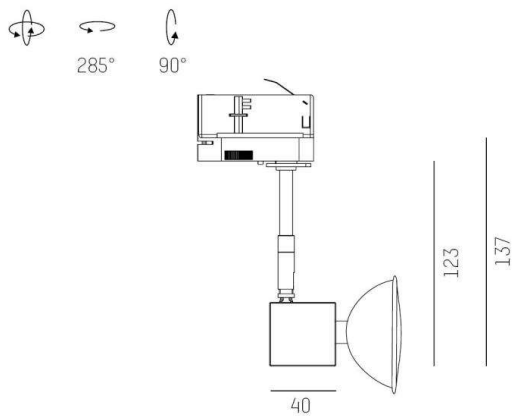

SENSO**658-00175000044**

SENSO TRACK TRACK SPOTLIGHT WITH 3 PH ADAPTER made of aluminium, silver matt, similar to RAL 9006, swiveling 285°, tilting 90°, adapter/ceiling base silver, IP20

**DRAWING****TECHNICAL DETAILS**

Bulb type	QPAR 16 50W
No. of bulb holders	1x
Socket	GU10
Designer	INHOUSE
Voltage [V]	220-240V 50/60Hz
Material	aluminium
Length [mm]	40
Width [mm]	40
Height [mm]	137
IP protection class	IP20
Voltage class	protection cl. I
Net weight [kg]	0,80
Color lamp	silver matt
RAL	9006
Color adapter/ceiling base	silver
EAN-Number	9008905682049

LIGHT DISTRIBUTION CURVE

The values are rated values. Power and luminous flux are initially subject to a tolerance of +/- 10%. Colour temperature tolerance: +/- 150 K. The values apply to an ambient temperature of 25°C unless otherwise specified.