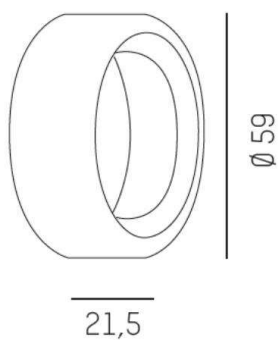

## CONTE

659-000011

decorative ring for Conte spotlight, for QPAR16 lamps

## DRAWING

## TECHNICAL DETAILS

Designer	INHOUSE
Height [mm]	21,5
Diameter [mm]	59
Net weight [kg]	0,11
Color lamp	chrome
EAN-Number	9008905682131

## LIGHT DISTRIBUTION CURVE

The values are rated values. Power and luminous flux are initially subject to a tolerance of +/- 10%. Colour temperature tolerance: +/- 150 K. The values apply to an ambient temperature of 25°C unless otherwise specified.