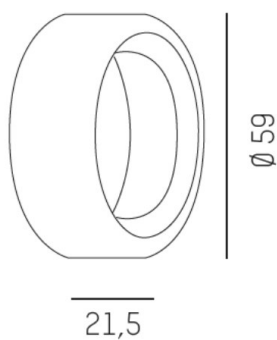

CONTE

659-000012

DRAWING

TECHNICAL DETAILS

Luminous flux [lm]	siehe Leuchtmittel
Colour temp. [K]	siehe Leuchtmittel
CRI	siehe Leuchtmittel
Designer	INHOUSE
Dimming	not dimmable
Beam angle [°]	siehe Leuchtmittel
Height [mm]	21,5
Diameter [mm]	59
IP protection class	IP20
Net weight [kg]	0,19
Colour lamp	satined chrome
EAN-Number	9008905682148

LIGHT DISTRIBUTION CURVE

The values are rated values. Power and luminous flux are initially subject to a tolerance of +/- 10%. Colour temperature tolerance: +/- 150 K. The values apply to an ambient temperature of 25°C unless otherwise specified.