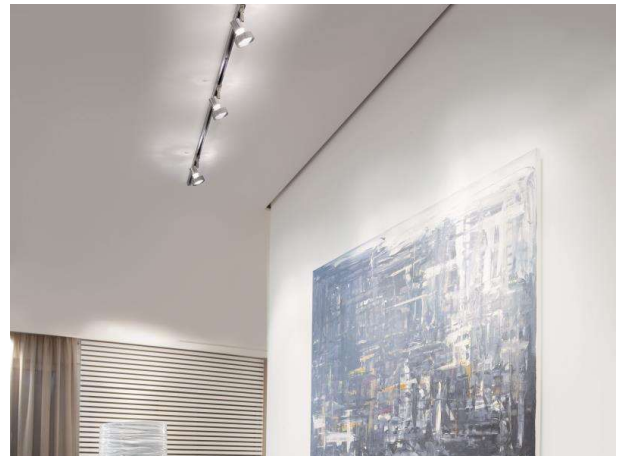

CONTE

659-000012

DRAWING

TECHNICAL DETAILS

Designer	INHOUSE
Height [mm]	21,5
Diameter [mm]	59
Net weight [kg]	0,19
Color lamp	satined chrome
EAN-Number	9008905682148

LIGHT DISTRIBUTION CURVE

The values are rated values. Power and luminous flux are initially subject to a tolerance of +/- 10%. Colour temperature tolerance: +/- 150 K. The values apply to an ambient temperature of 25°C unless otherwise specified.