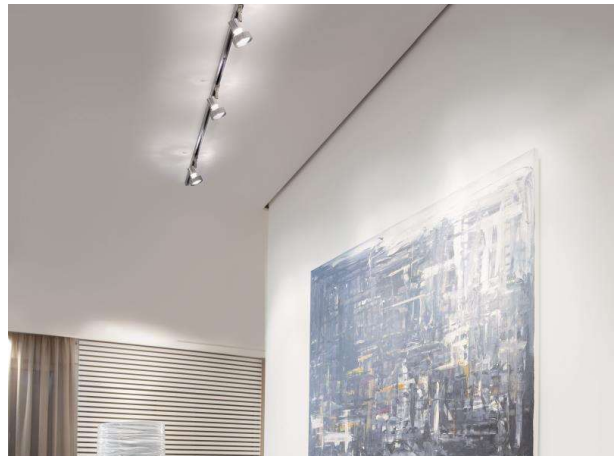

CONTE

659-000012