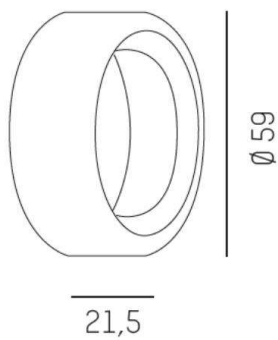

## DRAWING

## TECHNICAL DETAILS

Designer	INHOUSE
Height [mm]	21,5
Diameter [mm]	59
Net weight [kg]	0,19
Color lamp	satined chrome
EAN-Number	9008905682148

## LIGHT DISTRIBUTION CURVE

The values are rated values. Power and luminous flux are initially subject to a tolerance of +/- 10%. Colour temperature tolerance: +/- 150 K. The values apply to an ambient temperature of 25°C unless otherwise specified.