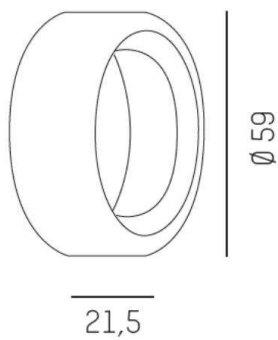

CONTE

659-000012

DRAWING

TECHNICAL DETAILS

Designer	INHOUSE
Height [mm]	21,5
Diameter [mm]	59
Net weight [kg]	0,19
Color lamp	satined chrome
EAN-Number	9008905682148

LIGHT DISTRIBUTION CURVE

The values are rated values. Power and luminous flux are initially subject to a tolerance of +/- 10%. Colour temperature tolerance: +/- 150 K. The values apply to an ambient temperature of 25°C unless otherwise specified.