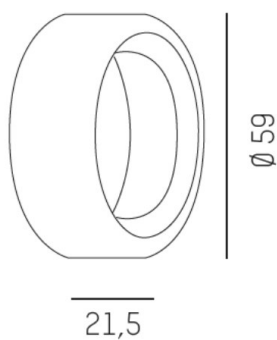

CONTE

659-000015

DRAWING

TECHNICAL DETAILS

Luminous flux [lm]	siehe Leuchtmittel
Colour temp. [K]	siehe Leuchtmittel
CRI	siehe Leuchtmittel
Designer	INHOUSE
Dimming	not dimmable
Beam angle [°]	siehe Leuchtmittel
Height [mm]	21,5
Diameter [mm]	59
IP protection class	IP20
Net weight [kg]	0,16
Colour lamp	white
EAN-Number	9008905682155

LIGHT DISTRIBUTION CURVE

The values are rated values. Power and luminous flux are initially subject to a tolerance of +/- 10%. Colour temperature tolerance: +/- 150 K. The values apply to an ambient temperature of 25°C unless otherwise specified.