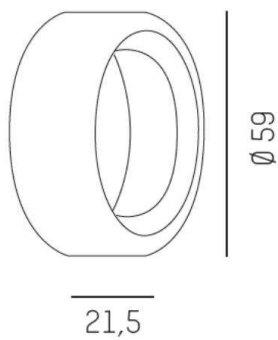

CONTE

659-000016

DRAWING

TECHNICAL DETAILS

Designer	INHOUSE
Height [mm]	21,5
Diameter [mm]	59
Net weight [kg]	0,16
Color lamp	black matt
EAN-Number	9008905682179

LIGHT DISTRIBUTION CURVE

The values are rated values. Power and luminous flux are initially subject to a tolerance of +/- 10%. Colour temperature tolerance: +/- 150 K. The values apply to an ambient temperature of 25°C unless otherwise specified.