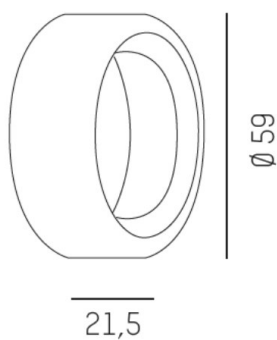

CONTE

659-000016

DRAWING

TECHNICAL DETAILS

| | |
|---------------------|--------------------|
| Luminous flux [lm] | siehe Leuchtmittel |
| Colour temp. [K] | siehe Leuchtmittel |
| CRI | siehe Leuchtmittel |
| Designer | INHOUSE |
| Dimming | not dimmable |
| Beam angle [°] | siehe Leuchtmittel |
| Height [mm] | 21,5 |
| Diameter [mm] | 59 |
| IP protection class | IP20 |
| Net weight [kg] | 0,11 |
| Colour lamp | black |
| EAN-Number | 9008905682179 |

LIGHT DISTRIBUTION CURVE

The values are rated values. Power and luminous flux are initially subject to a tolerance of +/- 10%. Colour temperature tolerance: +/- 150 K. The values apply to an ambient temperature of 25°C unless otherwise specified.