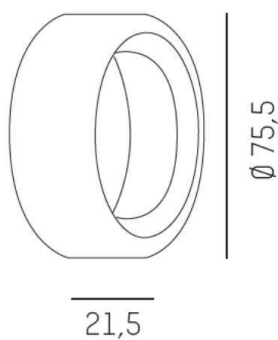

CONTE

659-00022

DRAWING

TECHNICAL DETAILS

Luminous flux [lm]	siehe Leuchtmittel
Colour temp. [K]	siehe Leuchtmittel
CRI	siehe Leuchtmittel
Designer	INHOUSE
Dimming	not dimmable
Beam angle [°]	siehe Leuchtmittel
Height [mm]	21,5
Diameter [mm]	75,5
IP protection class	IP20
Net weight [kg]	0,07
Colour lamp	satined chrome
EAN-Number	9008905682193

LIGHT DISTRIBUTION CURVE

The values are rated values. Power and luminous flux are initially subject to a tolerance of +/- 10%. Colour temperature tolerance: +/- 150 K. The values apply to an ambient temperature of 25°C unless otherwise specified.