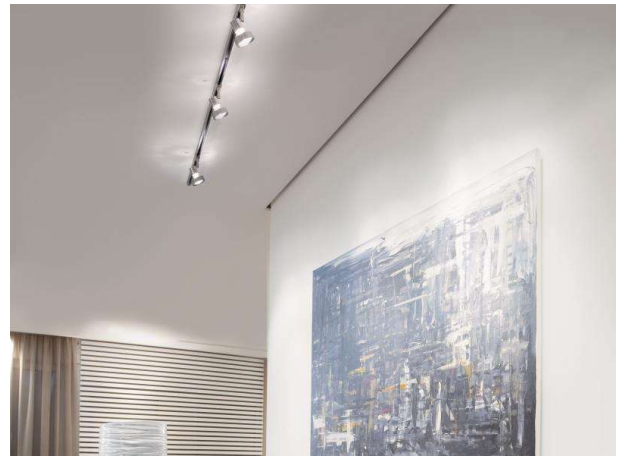

CONTE

659-000022

DRAWING

TECHNICAL DETAILS

Designer	INHOUSE
Height [mm]	21,5
Diameter [mm]	75,5
Net weight [kg]	0,07
Color lamp	satined chrome
EAN-Number	9008905682193

LIGHT DISTRIBUTION CURVE

The values are rated values. Power and luminous flux are initially subject to a tolerance of +/- 10%. Colour temperature tolerance: +/- 150 K. The values apply to an ambient temperature of 25°C unless otherwise specified.