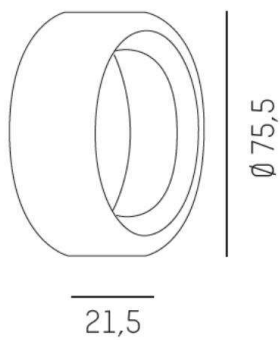

CONTE

659-000022

DRAWING

TECHNICAL DETAILS

Designer	INHOUSE
Height [mm]	21,5
Diameter [mm]	75,5
Net weight [kg]	0,07
Color lamp	satined chrome
EAN-Number	9008905682193

LIGHT DISTRIBUTION CURVE

The values are rated values. Power and luminous flux are initially subject to a tolerance of +/- 10%. Colour temperature tolerance: +/- 150 K. The values apply to an ambient temperature of 25°C unless otherwise specified.