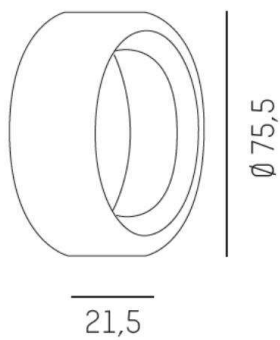

CONTE

659-000025

DRAWING

TECHNICAL DETAILS

Designer	INHOUSE
Height [mm]	21,5
Diameter [mm]	75,5
Net weight [kg]	0,07
Color lamp	white matt
RAL	9016
EAN-Number	9008905682209

LIGHT DISTRIBUTION CURVE

The values are rated values. Power and luminous flux are initially subject to a tolerance of +/- 10%. Colour temperature tolerance: +/- 150 K. The values apply to an ambient temperature of 25°C unless otherwise specified.