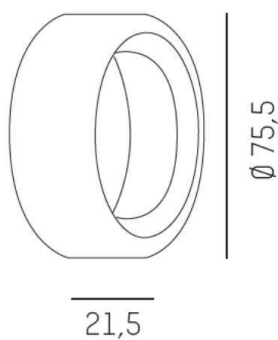

## DRAWING

## TECHNICAL DETAILS

Luminous flux [lm]	siehe Leuchtmittel
Colour temp. [K]	siehe Leuchtmittel
CRI	siehe Leuchtmittel
Designer	INHOUSE
Dimming	not dimmable
Beam angle [°]	siehe Leuchtmittel
Height [mm]	21,5
Diameter [mm]	75,5
IP protection class	IP20
Net weight [kg]	0,07
Colour lamp	white matt
RAL	9016
EAN-Number	9008905682209

## LIGHT DISTRIBUTION CURVE

The values are rated values. Power and luminous flux are initially subject to a tolerance of +/- 10%. Colour temperature tolerance: +/- 150 K. The values apply to an ambient temperature of 25°C unless otherwise specified.