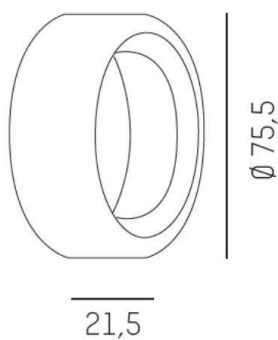

CONTE

659-000026

DRAWING

TECHNICAL DETAILS

Luminous flux [lm]	siehe Leuchtmittel
Colour temp. [K]	siehe Leuchtmittel
CRI	siehe Leuchtmittel
Designer	INHOUSE
Dimming	not dimmable
Beam angle [°]	siehe Leuchtmittel
Height [mm]	21,5
Diameter [mm]	75,5
IP protection class	IP20
Net weight [kg]	0,12
Colour lamp	black matt
RAL	9005
EAN-Number	9008905682216

LIGHT DISTRIBUTION CURVE

The values are rated values. Power and luminous flux are initially subject to a tolerance of +/- 10%. Colour temperature tolerance: +/- 150 K. The values apply to an ambient temperature of 25°C unless otherwise specified.