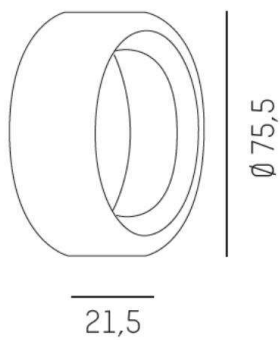

CONTE

659-000026

DRAWING

TECHNICAL DETAILS

Designer	INHOUSE
Height [mm]	21,5
Diameter [mm]	75,5
Net weight [kg]	0,07
Color lamp	black matt
RAL	9005
EAN-Number	9008905682216

LIGHT DISTRIBUTION CURVE

The values are rated values. Power and luminous flux are initially subject to a tolerance of +/- 10%. Colour temperature tolerance: +/- 150 K. The values apply to an ambient temperature of 25°C unless otherwise specified.