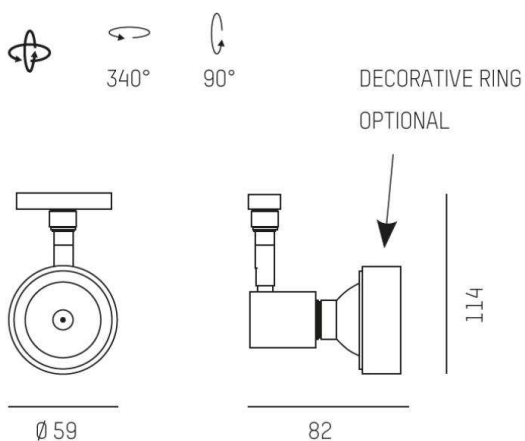

CONTE

659-0027500011

CONTE VOLARE TRACK SPOTLIGHT WITH 2 PH VOLARE ADAPTER chrome, swiveling 340°, tilting 90°, adapter/ceiling base chrome, IP20

DRAWING

TECHNICAL DETAILS

Bulb type	QPAR 16 50W
No. of bulb holders	1x
Socket	GU10
Designer	INHOUSE
Voltage [V]	220-240V 50/60Hz
Width [mm]	82
Height [mm]	114
Diameter [mm]	59
IP protection class	IP20
Voltage class	protection cl. I
Net weight [kg]	0,84
Color lamp	chrome
Color adapter/ceiling base	chrome
EAN-Number	9008905682094

LIGHT DISTRIBUTION CURVE

The values are rated values. Power and luminous flux are initially subject to a tolerance of +/- 10%. Colour temperature tolerance: +/- 150 K. The values apply to an ambient temperature of 25°C unless otherwise specified.