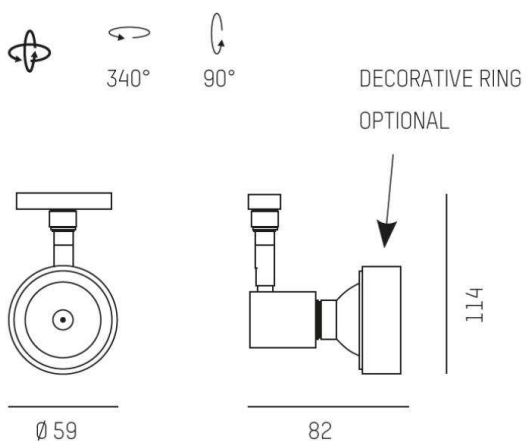

CONTE

659-00275000066

CONTE VOLARE TRACK SPOTLIGHT WITH 2 PH VOLARE ADAPTER black matt, similar to RAL 9005, swiveling 340°, tilting 90°, adapter/ceiling base black, IP20

DRAWING

TECHNICAL DETAILS

Bulb type	QPAR 16 50W
No. of bulb holders	1x
Socket	GU10
Designer	INHOUSE
Voltage [V]	220-240V 50/60Hz

Width [mm]	82
Height [mm]	114
Diameter [mm]	59
IP protection class	IP20
Voltage class	protection cl. I
Net weight [kg]	0,84

Color lamp	black matt
RAL	9005
Color adapter/ceiling base	black
EAN-Number	9008905682124

LIGHT DISTRIBUTION CURVE

The values are rated values. Power and luminous flux are initially subject to a tolerance of +/- 10%. Colour temperature tolerance: +/- 150 K. The values apply to an ambient temperature of 25°C unless otherwise specified.