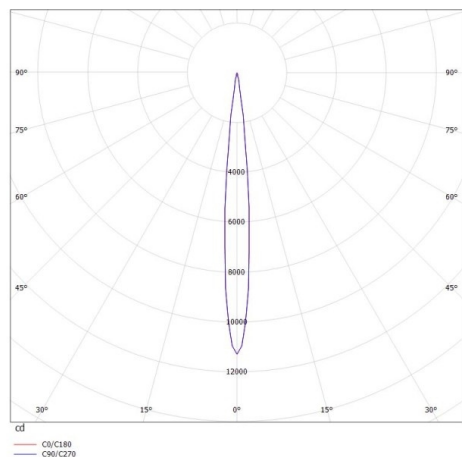

VIBO

668-00201022355d

VIBO SD DIMM SURFACE MOUNTED SPOTLIGHT made of aluminium, white, similar to RAL 9016, stray light-free hexagonal lens beam 10°, light output direct, UGR <16, with converter, max. 500mA, dimmability: DALI, IP20

DRAWING

TECHNICAL DETAILS

System perform. [W]	8
Bulb type	LED
Luminous flux [lm]	410
Current sec. [mA]	500
Colour temp. [K]	2700K
CRI	>90
UGR	<16
Optics	stray light-free hexagonal lens
Designer	INHOUSE
Converter	with converter
Light output	direct
Beam angle [°]	10°
Voltage [V]	220-240V 50/60Hz
Material	aluminium
Height [mm]	87
Diameter [mm]	108
IP protection class	IP20
Voltage class	protection cl. I
Net weight [kg]	0,78
Colour lamp	white
RAL	9016
EAN-Number	9008905777295
Lifetime [h]	L80 B10 50 000
Energy efficiency cl.	G
No. of luminaires B16A	50

LIGHT DISTRIBUTION CURVE

The values are rated values. Power and luminous flux are initially subject to a tolerance of +/- 10%. Colour temperature tolerance: +/- 150 K. The values apply to an ambient temperature of 25°C unless otherwise specified.