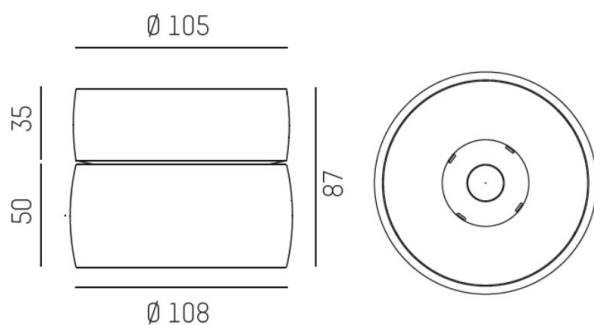

VIBO

668-00201022355d

VIBO SD DIMM SURFACE MOUNTED SPOTLIGHT made of aluminium, white, similar to RAL 9016, stray light-free hexagonal lens beam 10°, light output direct, UGR <16, with converter, max. 500mA, dimmability: DALI, IP20

DRAWING

TECHNICAL DETAILS

System perform. [W]	8
Bulb type	LED
Luminous flux [lm]	410
Current sec. [mA]	500
Colour temp. [K]	2700K
CRI	>90
UGR	<16
Optics	stray light-free hexagonal lens
Designer	INHOUSE
Converter	with converter
Light output	direct
Beam angle [°]	10°
Voltage [V]	220-240V 50/60Hz
Material	aluminium
Height [mm]	87
Diameter [mm]	108
IP protection class	IP20
Voltage class	protection cl. I
Net weight [kg]	0,78
Colour lamp	white
RAL	9016
EAN-Number	9008905777295
Lifetime [h]	L80 B10 50 000
Energy efficiency cl.	G
No. of luminaires B16A	50

LIGHT DISTRIBUTION CURVE

The values are rated values. Power and luminous flux are initially subject to a tolerance of +/- 10%. Colour temperature tolerance: +/- 150 K. The values apply to an ambient temperature of 25°C unless otherwise specified.