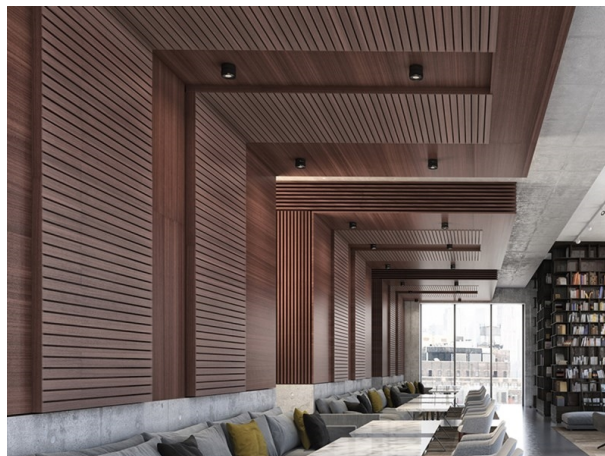

VIBO

668-00201022355d

VIBO SD DIMM SURFACE MOUNTED SPOTLIGHT made of aluminium, white, similar to RAL 9016, stray light-free hexagonal lens beam 10°, light output direct, UGR <16, with converter, max. 500mA, dimmability: DALI, IP20

DRAWING

TECHNICAL DETAILS

System perform. [W]	8
Bulb type	LED
Luminous flux [lm]	410
Current sec. [mA]	500
Colour temp. [K]	2700K
CRI	>90
UGR	<16
Optics	stray light-free hexagonal lens
Designer	INHOUSE
Converter	with converter
Light output	direct
Beam angle [°]	10°
Voltage [V]	220-240V 50/60Hz
Material	aluminium
Height [mm]	87
Diameter [mm]	108
IP protection class	IP20
Voltage class	protection cl. I
Net weight [kg]	0,78
Colour lamp	white
RAL	9016
EAN-Number	9008905777295
Lifetime [h]	L80 B10 50 000
Energy efficiency cl.	G
No. of luminaires B16A	50