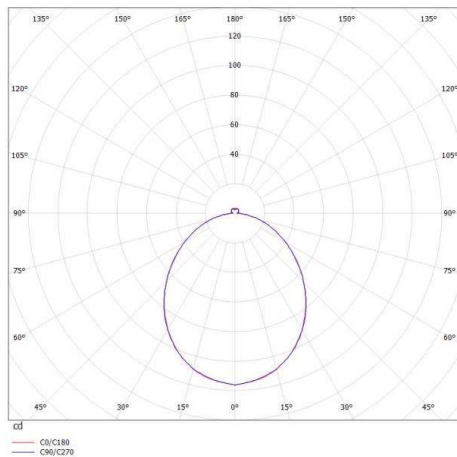

BORN 2B LED 16S

674-001012029070

BORN 2B LED ROUND SD SATIN WALL / CEILING LUMINAIRE made of metal, white, PMMA cover satined, light output direct, with converter, max. 350mA, dimmable not dimmable, IP20

DRAWING

nicht dimmbar / not dimmable

LIGHT DISTRIBUTION CURVE

TECHNICAL DETAILS

System perform. [W]	6
Bulb type	LED
Luminous flux [lm]	310
Current sec. [mA]	350
Colour temp. [K]	3000K
CRI	>90
Optics	PMMA diffuser
Designer	INHOUSE & OZ Lighting
Converter	with converter
Dimming	nicht dimmbar
Light output	direct
Voltage [V]	220-240V 50/60Hz
Material	metal
Height [mm]	50
Diameter [mm]	160
IP protection class	IP20
Voltage class	protection cl. I
Net weight [kg]	0,79
Color lamp	white
Glass color	satined
EAN-Number	9008905740756
Lifetime [h]	L80 B10 50 000

The values are rated values. Power and luminous flux are initially subject to a tolerance of +/- 10%. Colour temperature tolerance: +/- 150 K. The values apply to an ambient temperature of 25°C unless otherwise specified.