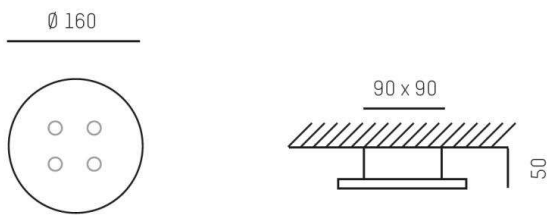

BORN 2B LED 16S

674-001012029070

BORN 2B LED ROUND SD SATIN WALL / CEILING LUMINAIRE made of metal, white, PMMA cover satined, light output direct, with converter, max. 350mA, dimmable not dimmable, IP20

DRAWING

nicht dimmbar / not dimmable

LIGHT DISTRIBUTION CURVE

TECHNICAL DETAILS

System perform. [W]	6
Bulb type	LED
Luminous flux [lm]	310
Current sec. [mA]	350
Colour temp. [K]	3000K
CRI	>90
Optics	PMMA diffuser
Designer	INHOUSE & OZ Lighting
Converter	with converter
Dimming	nicht dimmbar
Light output	direct
Voltage [V]	220-240V 50/60Hz
Material	metal
Height [mm]	50
Diameter [mm]	160
IP protection class	IP20
Voltage class	protection cl. I
Net weight [kg]	0,79
Color lamp	white
Glass color	satined
EAN-Number	9008905740756
Lifetime [h]	L80 B10 50 000