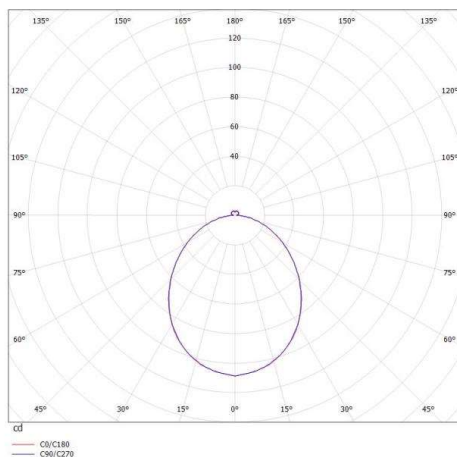

BORN 2B LED 12S

674-002012027070

BORN 2B LED SQUARE SD SATIN WALL / CEILING LUMINAIRE made of metal, white, PMMA cover satined, light output direct, with converter, max. 350mA, dimmable not dimmable, IP20

DRAWING

nicht dimmbar / not dimmable

LIGHT DISTRIBUTION CURVE

TECHNICAL DETAILS

System perform. [W]	6
Bulb type	LED
Luminous flux [lm]	290
Current sec. [mA]	350
Colour temp. [K]	3500K
CRI	>90
Optics	PMMA diffuser
Designer	INHOUSE & OZ Lighting
Converter	with converter
Dimming	nicht dimmbar
Light output	direct
Voltage [V]	220-240V 50/60Hz
Material	metal
Length [mm]	120
Width [mm]	120
Height [mm]	50
IP protection class	IP20
Voltage class	protection cl. I
Net weight [kg]	0,72
Color lamp	white
Glass color	satined
EAN-Number	9008905742316
Lifetime [h]	L80 B10 50 000

The values are rated values. Power and luminous flux are initially subject to a tolerance of +/- 10%. Colour temperature tolerance: +/- 150 K. The values apply to an ambient temperature of 25°C unless otherwise specified.