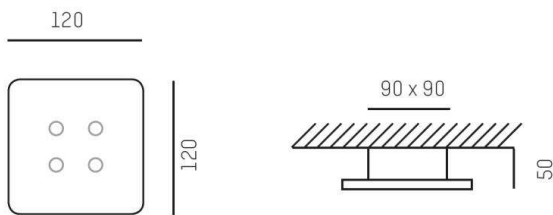

BORN 2B LED 12S

674-002012027070

BORN 2B LED SQUARE SD SATIN WALL / CEILING LUMINAIRE made of metal, white, PMMA cover satined, light output direct, with converter, max. 350mA, dimmable not dimmable, IP20

DRAWING

nicht dimmbar / not dimmable

LIGHT DISTRIBUTION CURVE

TECHNICAL DETAILS

System perform. [W]	6
Bulb type	LED
Luminous flux [lm]	290
Current sec. [mA]	350
Colour temp. [K]	3500K
CRI	>90
Optics	PMMA diffuser
Designer	INHOUSE & OZ Lighting
Converter	with converter
Dimming	nicht dimmbar
Light output	direct
Voltage [V]	220-240V 50/60Hz
Material	metal
Length [mm]	120
Width [mm]	120
Height [mm]	50
IP protection class	IP20
Voltage class	protection cl. I
Net weight [kg]	0,72
Color lamp	white
Glass color	satined
EAN-Number	9008905742316
Lifetime [h]	L80 B10 50 000