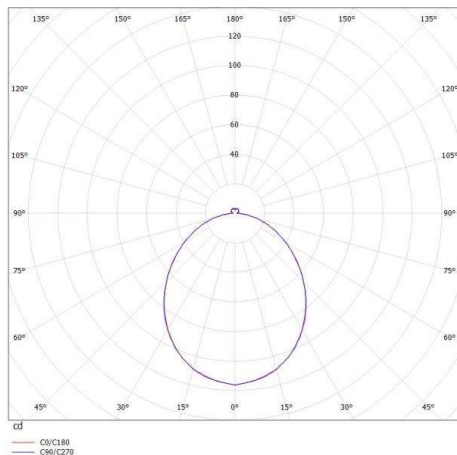

**BORN 2B LED 12S**

**674-002012029070**

BORN 2B LED SQUARE SD SATIN WALL / CEILING LUMINAIRE made of metal, white, PMMA cover satined, light output direct, with converter, max. 350mA, dimmable not dimmable, IP20

**DRAWING**

**nicht dimmbar / not dimmable**

**LIGHT DISTRIBUTION CURVE**

**TECHNICAL DETAILS**

System perform. [W]	6
Bulb type	LED
Luminous flux [lm]	310
Current sec. [mA]	350
Colour temp. [K]	3000K
CRI	>90
Optics	PMMA diffuser
Designer	INHOUSE & OZ Lighting
Converter	with converter
Dimming	nicht dimmbar
Light output	direct
Voltage [V]	220-240V 50/60Hz
Material	metal
Length [mm]	120
Width [mm]	120
Height [mm]	50
IP protection class	IP20
Voltage class	protection cl. I
Net weight [kg]	0,72
Color lamp	white
Glass color	satined
EAN-Number	9008905741036
Lifetime [h]	L80 B10 50 000

The values are rated values. Power and luminous flux are initially subject to a tolerance of +/- 10%. Colour temperature tolerance: +/- 150 K. The values apply to an ambient temperature of 25°C unless otherwise specified.