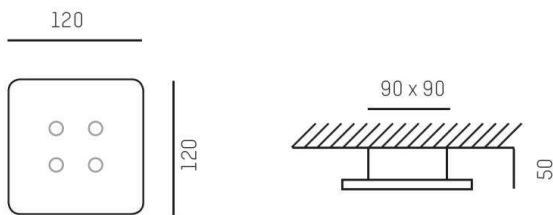

**BORN 2B LED 12S**

**674-002012029070**

BORN 2B LED SQUARE SD SATIN WALL / CEILING LUMINAIRE made of metal, white, PMMA cover satined, light output direct, with converter, max. 350mA, dimmable not dimmable, IP20

**DRAWING**

**nicht dimmbar / not dimmable**

**LIGHT DISTRIBUTION CURVE**

**TECHNICAL DETAILS**

System perform. [W]	6
Bulb type	LED
Luminous flux [lm]	310
Current sec. [mA]	350
Colour temp. [K]	3000K
CRI	>90
Optics	PMMA diffuser
Designer	INHOUSE & OZ Lighting
Converter	with converter
Dimming	nicht dimmbar
Light output	direct
Voltage [V]	220-240V 50/60Hz
Material	metal
Length [mm]	120
Width [mm]	120
Height [mm]	50
IP protection class	IP20
Voltage class	protection cl. I
Net weight [kg]	0,72
Color lamp	white
Glass color	satined
EAN-Number	9008905741036
Lifetime [h]	L80 B10 50 000