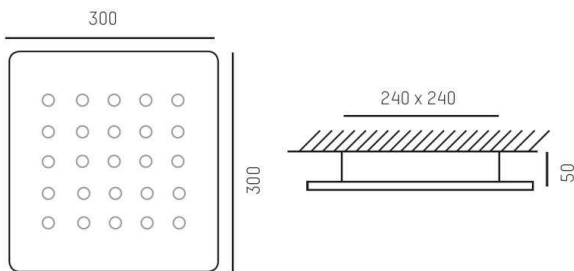

**BORN 2B LED 30S**

**674-002032027070**

BORN 2B LED SQUARE SD SATIN WALL / CEILING LUMINAIRE made of metal, white, PMMA cover satined, light output direct, with converter, max. 350mA, dimmable not dimmable, IP20

**DRAWING**

**TECHNICAL DETAILS**

System perform. [W]	32
Bulb type	LED
Luminous flux [lm]	1960
Current sec. [mA]	350
Colour temp. [K]	3500K
CRI	>90
Optics	PMMA diffuser
Designer	INHOUSE & OZ Lighting
Converter	with converter
Dimming	nicht dimmbar
Light output	direct
Voltage [V]	220-240V 50/60Hz
Material	metal

Length [mm]	300
Width [mm]	300
Height [mm]	50
IP protection class	IP20
Voltage class	protection cl. I
Net weight [kg]	2,65

**LIGHT DISTRIBUTION CURVE**

Color lamp	white
Glass color	satined
EAN-Number	9008905742514
Lifetime [h]	L80 B10 50 000