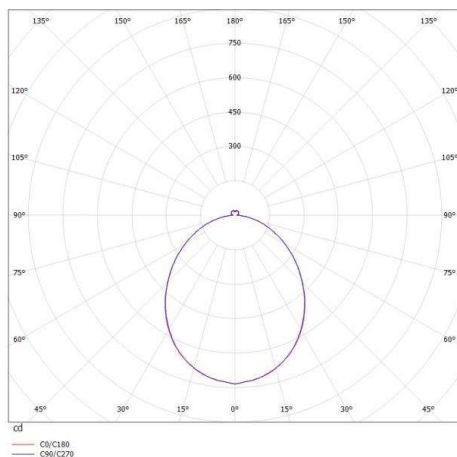

**BORN 2B LED 30S**

**674-002032027070**

BORN 2B LED SQUARE SD SATIN WALL / CEILING LUMINAIRE made of metal, white, PMMA cover satined, light output direct, with converter, max. 350mA, dimmable not dimmable, IP20

**DRAWING**

**TECHNICAL DETAILS**

System perform. [W]	32
Bulb type	LED
Luminous flux [lm]	1960
Current sec. [mA]	350
Colour temp. [K]	3500K
CRI	>90
Optics	PMMA diffuser
Designer	INHOUSE & OZ Lighting
Converter	with converter
Dimming	nicht dimmbar
Light output	direct
Voltage [V]	220-240V 50/60Hz
Material	metal

Length [mm]	300
Width [mm]	300
Height [mm]	50
IP protection class	IP20
Voltage class	protection cl. I
Net weight [kg]	2,65

**LIGHT DISTRIBUTION CURVE**

Color lamp	white
Glass color	satined
EAN-Number	9008905742514
Lifetime [h]	L80 B10 50 000