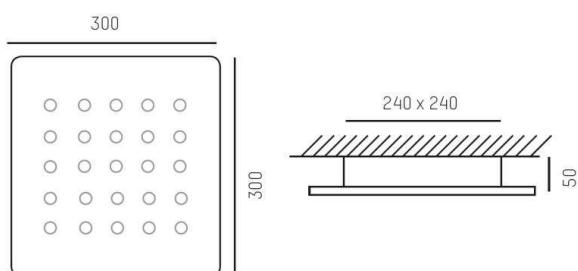

BORN 2B LED 30S

674-00203202907d

BORN 2B LED SQUARE SD SATIN WALL / CEILING LUMINAIRE made of metal, white, PMMA cover satined, light output direct, with converter, max. 350mA, dimmable DALI, IP20

DRAWING

TECHNICAL DETAILS

System perform. [W]	32
Bulb type	LED
Luminous flux [lm]	2070
Current sec. [mA]	350
Colour temp. [K]	3000K
CRI	>90
Optics	PMMA diffuser
Designer	INHOUSE & OZ Lighting
Converter	with converter
Dimming	DALI
Light output	direct
Voltage [V]	220-240V 50/60Hz
Material	metal
Length [mm]	300
Width [mm]	300
Height [mm]	50
IP protection class	IP20
Voltage class	protection cl. I
Net weight [kg]	2,81
Color lamp	white
Glass color	satined
EAN-Number	9008905741258
Lifetime [h]	L80 B10 50 000

LIGHT DISTRIBUTION CURVE

The values are rated values. Power and luminous flux are initially subject to a tolerance of +/- 10%. Colour temperature tolerance: +/- 150 K. The values apply to an ambient temperature of 25°C unless otherwise specified.