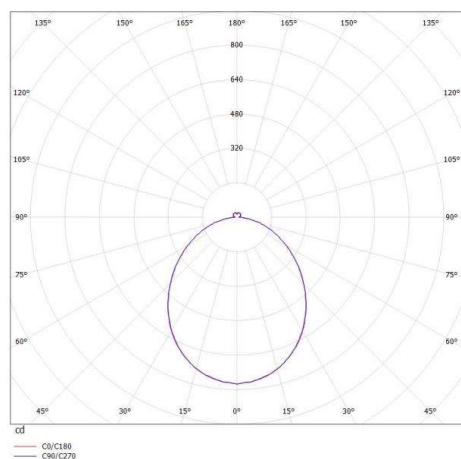

BORN 2B LED 30S

674-00203202907d

BORN 2B LED SQUARE SD SATIN WALL / CEILING LUMINAIRE made of metal, white, PMMA cover satined, light output direct, with converter, max. 350mA, dimmable DALI, IP20

DRAWING

TECHNICAL DETAILS

System perform. [W]	32
Bulb type	LED
Luminous flux [lm]	2070
Current sec. [mA]	350
Colour temp. [K]	3000K
CRI	>90
Optics	PMMA diffuser
Designer	INHOUSE & OZ Lighting
Converter	with converter
Dimming	DALI
Light output	direct
Voltage [V]	220-240V 50/60Hz
Material	metal
Length [mm]	300
Width [mm]	300
Height [mm]	50
IP protection class	IP20
Voltage class	protection cl. I
Net weight [kg]	2,81
Color lamp	white
Glass color	satined
EAN-Number	9008905741258
Lifetime [h]	L80 B10 50 000

LIGHT DISTRIBUTION CURVE

The values are rated values. Power and luminous flux are initially subject to a tolerance of +/- 10%. Colour temperature tolerance: +/- 150 K. The values apply to an ambient temperature of 25°C unless otherwise specified.