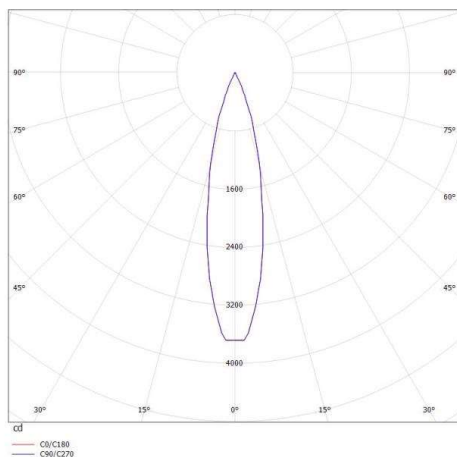

DASH L DC

676-002010124550v1

DASH L DC 2 TRACK TRACK SPOTLIGHT WITH 3 PH ADAPTER made of aluminium, white matt, similar to RAL 9016,high-efficiently vacuum deposited aluminium reflector beam 20°, light output direct, swiveling 350°, tilting 90°, with converter, max. 650mA, dimmable not dimmable, adapter/ceiling base white matt, IP20

DRAWING

LIGHT DISTRIBUTION CURVE

TECHNICAL DETAILS

System perform. [W]	25
Bulb type	LED
Luminous flux [lm]	1520
Current sec. [mA]	650
Colour temp. [K]	4000K
CRI	>90
Optics	vacuum deposited aluminium reflector
Designer	INHOUSE
Converter	with converter
Dimming	nicht dimmbar
Light output	direct
Beam angle [°]	20°
Voltage [V]	220-240V 50/60Hz
Material	aluminium
Length [mm]	175
Height [mm]	125
Diameter [mm]	65
IP protection class	IP20
Voltage class	protection cl. II
Net weight [kg]	1,04
Color lamp	white matt
RAL	9016
Color adapter/ceiling base	white matt
	9010506096668
EAN-Number	L80 B10 50 000
Lifetime [h]	50
No. of luminaires B16A	

The values are rated values. Power and luminous flux are initially subject to a tolerance of +/- 10%. Colour temperature tolerance: +/- 150 K. The values apply to an ambient temperature of 25°C unless otherwise specified.