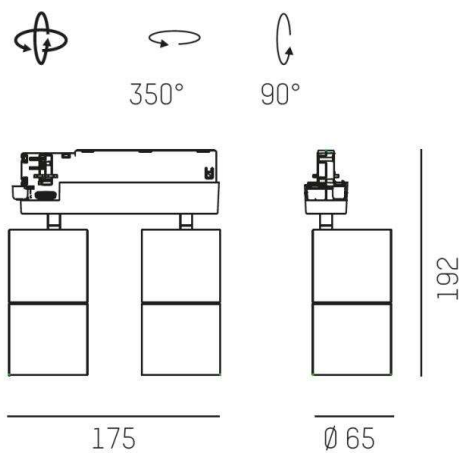

DASH L DC

676-002010124550v1

DASH L DC 2 TRACK TRACK SPOTLIGHT WITH 3 PH ADAPTER made of aluminium, white matt, similar to RAL 9016,high-efficiently vacuum deposited aluminium reflector beam 20°, light output direct, swiveling 350°, tilting 90°, with converter, max. 650mA, dimmable not dimmable, adapter/ceiling base white matt, IP20

DRAWING

LIGHT DISTRIBUTION CURVE

TECHNICAL DETAILS

System perform. [W]	25
Bulb type	LED
Luminous flux [lm]	1520
Current sec. [mA]	650
Colour temp. [K]	4000K
CRI	>90
Optics	vacuum deposited aluminium reflector
Designer	INHOUSE
Converter	with converter
Dimming	nicht dimmbar
Light output	direct
Beam angle [°]	20°
Voltage [V]	220-240V 50/60Hz
Material	aluminium
Length [mm]	175
Height [mm]	125
Diameter [mm]	65
IP protection class	IP20
Voltage class	protection cl. II
Net weight [kg]	1,04
Color lamp	white matt
RAL	9016
Color adapter/ceiling base	white matt
	9010506096668
EAN-Number	L80 B10 50 000
Lifetime [h]	50
No. of luminaires B16A	

The values are rated values. Power and luminous flux are initially subject to a tolerance of +/- 10%. Colour temperature tolerance: +/- 150 K. The values apply to an ambient temperature of 25°C unless otherwise specified.