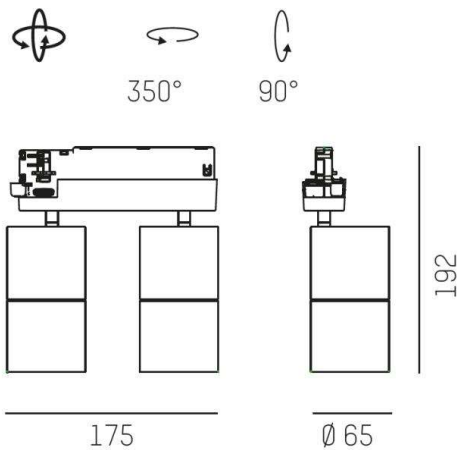

DASH L DC

676-002010143550v1

DASH L DC 2 TRACK TRACK SPOTLIGHT WITH 3 PH ADAPTER made of aluminium, white matt, similar to RAL 9016,high-efficiently vacuum deposited aluminium reflector beam 20°, light output direct, swiveling 350°, tilting 90°, with converter, max. 650mA, dimmable not dimmable, adapter/ceiling base white matt, IP20

DRAWING

LIGHT DISTRIBUTION CURVE

TECHNICAL DETAILS

System perform. [W]	25
Bulb type	LED
Luminous flux [lm]	1240
Current sec. [mA]	650
Colour temp. [K]	2700K
CRI	PREMIUM>90
Optics	vacuum deposited aluminium reflector
Designer	INHOUSE
Converter	with converter
Dimming	nicht dimmbar
Light output	direct
Beam angle [°]	20°
Voltage [V]	220-240V 50/60Hz
Material	aluminium
Length [mm]	175
Height [mm]	125
Diameter [mm]	65
IP protection class	IP20
Voltage class	protection cl. II
Net weight [kg]	1,04
Color lamp	white matt
RAL	9016
Color adapter/ceiling base	white matt
	9010506122664
EAN-Number	L80 B10 50 000
Lifetime [h]	50
No. of luminaires B16A	

The values are rated values. Power and luminous flux are initially subject to a tolerance of +/- 10%. Colour temperature tolerance: +/- 150 K. The values apply to an ambient temperature of 25°C unless otherwise specified.