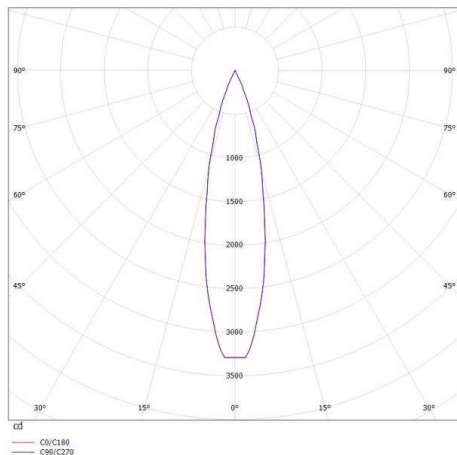

DASH L DC

676-002010143550v1

DASH L DC 2 TRACK TRACK SPOTLIGHT WITH 3 PH ADAPTER made of aluminium, white matt, similar to RAL 9016,high-efficiently vacuum deposited aluminium reflector beam 20°, light output direct, swiveling 350°, tilting 90°, with converter, max. 650mA, dimmable not dimmable, adapter/ceiling base white matt, IP20

DRAWING

LIGHT DISTRIBUTION CURVE

TECHNICAL DETAILS

System perform. [W]	25
Bulb type	LED
Luminous flux [lm]	1240
Current sec. [mA]	650
Colour temp. [K]	2700K
CRI	PREMIUM>90
Optics	vacuum deposited aluminium reflector
Designer	INHOUSE
Converter	with converter
Dimming	nicht dimmbar
Light output	direct
Beam angle [°]	20°
Voltage [V]	220-240V 50/60Hz
Material	aluminium
Length [mm]	175
Height [mm]	125
Diameter [mm]	65
IP protection class	IP20
Voltage class	protection cl. II
Net weight [kg]	1,04
Color lamp	white matt
RAL	9016
Color adapter/ceiling base	white matt
	9010506122664
EAN-Number	L80 B10 50 000
Lifetime [h]	50
No. of luminaires B16A	

The values are rated values. Power and luminous flux are initially subject to a tolerance of +/- 10%. Colour temperature tolerance: +/- 150 K. The values apply to an ambient temperature of 25°C unless otherwise specified.