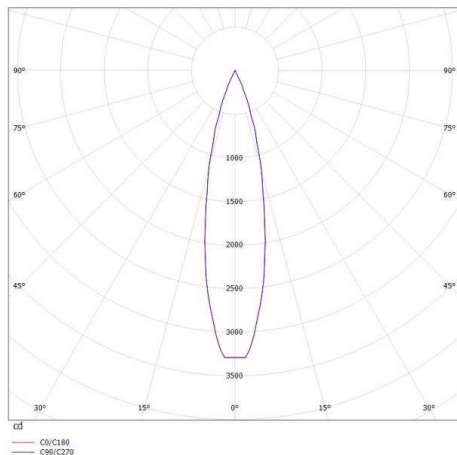

DASH L DC

676-002010143660v1

DASH L DC 2 TRACK TRACK SPOTLIGHT WITH 3 PH ADAPTER made of aluminium, black matt, similar to RAL 9005,high-efficiently vacuum deposited aluminium reflector beam 20°, light output direct, swiveling 350°, tilting 90°, with converter, max. 650mA, dimmable not dimmable, adapter/ceiling base black matt, IP20

DRAWING

LIGHT DISTRIBUTION CURVE

TECHNICAL DETAILS

System perform. [W]	25
Bulb type	LED
Luminous flux [lm]	1240
Current sec. [mA]	650
Colour temp. [K]	2700K
CRI	PREMIUM>90
Optics	vacuum deposited aluminium reflector
Designer	INHOUSE
Converter	with converter
Dimming	nicht dimmbar
Light output	direct
Beam angle [°]	20°
Voltage [V]	220-240V 50/60Hz
Material	aluminium
Length [mm]	175
Height [mm]	125
Diameter [mm]	65
IP protection class	IP20
Voltage class	protection cl. II
Net weight [kg]	1,05
Color lamp	black matt
RAL	9005
Color adapter/ceiling base	black matt
	9010506122671
EAN-Number	L80 B10 50 000
Lifetime [h]	50
No. of luminaires B16A	

The values are rated values. Power and luminous flux are initially subject to a tolerance of +/- 10%. Colour temperature tolerance: +/- 150 K. The values apply to an ambient temperature of 25°C unless otherwise specified.