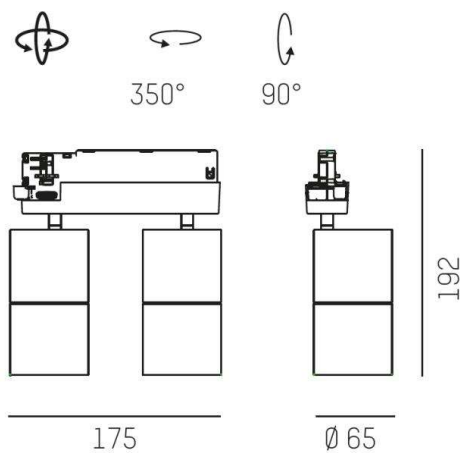

DASH L DC

676-002010143660v1

DASH L DC 2 TRACK TRACK SPOTLIGHT WITH 3 PH ADAPTER made of aluminium, black matt, similar to RAL 9005,high-efficiently vacuum deposited aluminium reflector beam 20°, light output direct, swiveling 350°, tilting 90°, with converter, max. 650mA, dimmable not dimmable, adapter/ceiling base black matt, IP20

DRAWING

LIGHT DISTRIBUTION CURVE

TECHNICAL DETAILS

System perform. [W]	25
Bulb type	LED
Luminous flux [lm]	1240
Current sec. [mA]	650
Colour temp. [K]	2700K
CRI	PREMIUM>90
Optics	vacuum deposited aluminium reflector
Designer	INHOUSE
Converter	with converter
Dimming	nicht dimmbar
Light output	direct
Beam angle [°]	20°
Voltage [V]	220-240V 50/60Hz
Material	aluminium
Length [mm]	175
Height [mm]	125
Diameter [mm]	65
IP protection class	IP20
Voltage class	protection cl. II
Net weight [kg]	1,05
Color lamp	black matt
RAL	9005
Color adapter/ceiling base	black matt
	9010506122671
EAN-Number	L80 B10 50 000
Lifetime [h]	50
No. of luminaires B16A	

The values are rated values. Power and luminous flux are initially subject to a tolerance of +/- 10%. Colour temperature tolerance: +/- 150 K. The values apply to an ambient temperature of 25°C unless otherwise specified.