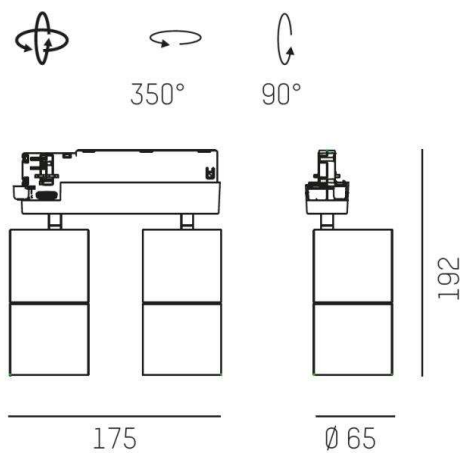

DASH L DC

676-002010224550v1

DASH L DC 2 TRACK TRACK SPOTLIGHT WITH 3 PH ADAPTER made of aluminium, white matt, similar to RAL 9016,high-efficiently vacuum deposited aluminium reflector beam 40°, light output direct, swiveling 350°, tilting 90°, with converter, max. 650mA, dimmable not dimmable, adapter/ceiling base white matt, IP20

DRAWING

LIGHT DISTRIBUTION CURVE

TECHNICAL DETAILS

System perform. [W]	25
Bulb type	LED
Luminous flux [lm]	1520
Current sec. [mA]	650
Colour temp. [K]	4000K
CRI	>90
Optics	vacuum deposited aluminium reflector
Designer	INHOUSE
Converter	with converter
Dimming	nicht dimmbar
Light output	direct
Beam angle [°]	40°
Voltage [V]	220-240V 50/60Hz
Material	aluminium
Length [mm]	175
Height [mm]	125
Diameter [mm]	65
IP protection class	IP20
Voltage class	protection cl. II
Net weight [kg]	1,04
Color lamp	white matt
RAL	9016
Color adapter/ceiling base	white matt
	9010506096699
EAN-Number	L80 B10 50 000
Lifetime [h]	50
No. of luminaires B16A	

The values are rated values. Power and luminous flux are initially subject to a tolerance of +/- 10%. Colour temperature tolerance: +/- 150 K. The values apply to an ambient temperature of 25°C unless otherwise specified.