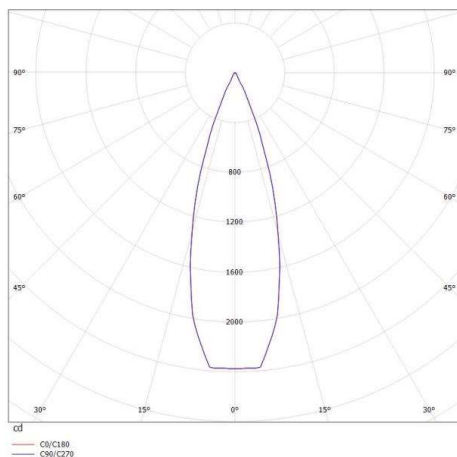

DASH L DC

676-002010224550v1

DASH L DC 2 TRACK TRACK SPOTLIGHT WITH 3 PH ADAPTER made of aluminium, white matt, similar to RAL 9016,high-efficiently vacuum deposited aluminium reflector beam 40°, light output direct, swiveling 350°, tilting 90°, with converter, max. 650mA, dimmable not dimmable, adapter/ceiling base white matt, IP20

DRAWING

LIGHT DISTRIBUTION CURVE

TECHNICAL DETAILS

System perform. [W]	25
Bulb type	LED
Luminous flux [lm]	1520
Current sec. [mA]	650
Colour temp. [K]	4000K
CRI	>90
Optics	vacuum deposited aluminium reflector
Designer	INHOUSE
Converter	with converter
Dimming	nicht dimmbar
Light output	direct
Beam angle [°]	40°
Voltage [V]	220-240V 50/60Hz
Material	aluminium
Length [mm]	175
Height [mm]	125
Diameter [mm]	65
IP protection class	IP20
Voltage class	protection cl. II
Net weight [kg]	1,04
Color lamp	white matt
RAL	9016
Color adapter/ceiling base	white matt
	9010506096699
EAN-Number	L80 B10 50 000
Lifetime [h]	50
No. of luminaires B16A	

The values are rated values. Power and luminous flux are initially subject to a tolerance of +/- 10%. Colour temperature tolerance: +/- 150 K. The values apply to an ambient temperature of 25°C unless otherwise specified.