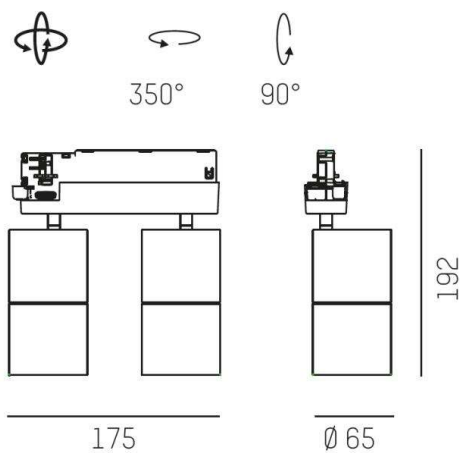

DASH L DC

676-002010224660v1

DASH L DC 2 TRACK TRACK SPOTLIGHT WITH 3 PH ADAPTER made of aluminium, black matt, similar to RAL 9005, high-efficiently vacuum deposited aluminium reflector beam 40°, light output direct, swiveling 350°, tilting 90°, with converter, max. 650mA, dimmable not dimmable, adapter/ceiling base black matt, IP20

DRAWING

LIGHT DISTRIBUTION CURVE

TECHNICAL DETAILS

System perform. [W]	25
Bulb type	LED
Luminous flux [lm]	1520
Current sec. [mA]	650
Colour temp. [K]	4000K
CRI	>90
Optics	vacuum deposited aluminium reflector
Designer	INHOUSE
Converter	with converter
Dimming	nicht dimmbar
Light output	direct
Beam angle [°]	40°
Voltage [V]	220-240V 50/60Hz
Material	aluminium

Length [mm]	175
Height [mm]	125
Diameter [mm]	65
IP protection class	IP20
Voltage class	protection cl. II
Net weight [kg]	1,05

Color lamp	black matt
RAL	9005
Color adapter/ceiling base	black matt
	9010506096705
EAN-Number	L80 B10 50 000
Lifetime [h]	50
No. of luminaires B16A	