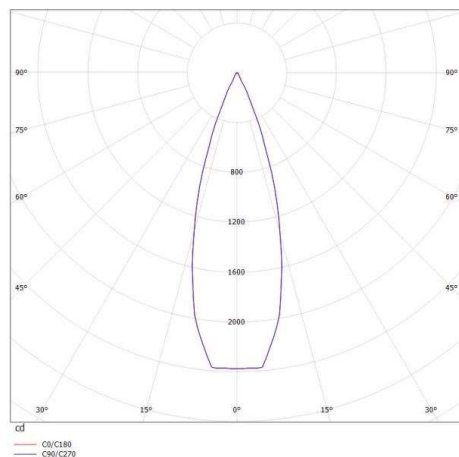

DASH L DC

676-002010224660v1

DASH L DC 2 TRACK TRACK SPOTLIGHT WITH 3 PH ADAPTER made of aluminium, black matt, similar to RAL 9005, high-efficiently vacuum deposited aluminium reflector beam 40°, light output direct, swiveling 350°, tilting 90°, with converter, max. 650mA, dimmable not dimmable, adapter/ceiling base black matt, IP20

DRAWING

LIGHT DISTRIBUTION CURVE

TECHNICAL DETAILS

System perform. [W]	25
Bulb type	LED
Luminous flux [lm]	1520
Current sec. [mA]	650
Colour temp. [K]	4000K
CRI	>90
Optics	vacuum deposited aluminium reflector
Designer	INHOUSE
Converter	with converter
Dimming	nicht dimmbar
Light output	direct
Beam angle [°]	40°
Voltage [V]	220-240V 50/60Hz
Material	aluminium

Length [mm]	175
Height [mm]	125
Diameter [mm]	65
IP protection class	IP20
Voltage class	protection cl. II
Net weight [kg]	1,05

Color lamp	black matt
RAL	9005
Color adapter/ceiling base	black matt
	9010506096705
EAN-Number	L80 B10 50 000
Lifetime [h]	50
No. of luminaires B16A	