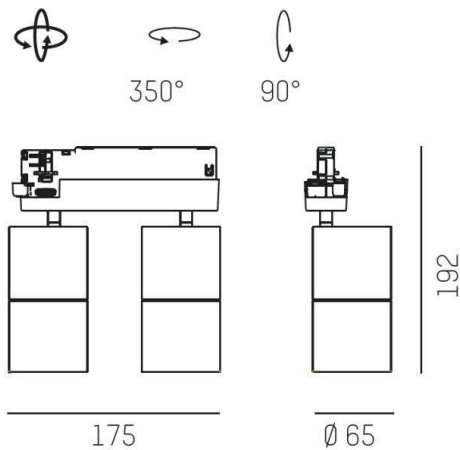

DASH L DC

676-002010243550v1

DASH L DC 2 TRACK TRACK SPOTLIGHT WITH 3 PH ADAPTER made of aluminium, white matt, similar to RAL 9016, high-efficiently vacuum deposited aluminium reflector beam 40°, light output direct, swiveling 350°, tilting 90°, with converter, max. 650mA, dimmable not dimmable, adapter/ceiling base white matt, IP20

DRAWING

LIGHT DISTRIBUTION CURVE

TECHNICAL DETAILS

System perform. [W]	25
Bulb type	LED
Luminous flux [lm]	1240
Current sec. [mA]	650
Colour temp. [K]	2700K
CRI	PREMIUM>90
Optics	vacuum deposited aluminium reflector
Designer	INHOUSE
Converter	with converter
Dimming	nicht dimmbar
Light output	direct
Beam angle [°]	40°
Voltage [V]	220-240V 50/60Hz
Material	aluminium

Length [mm]	175
Height [mm]	125
Diameter [mm]	65
IP protection class	IP20
Voltage class	protection cl. II
Net weight [kg]	1,04

Color lamp	white matt
RAL	9016
Color adapter/ceiling base	white matt
	9010506122695
EAN-Number	L80 B10 50 000
Lifetime [h]	50
No. of luminaires B16A	