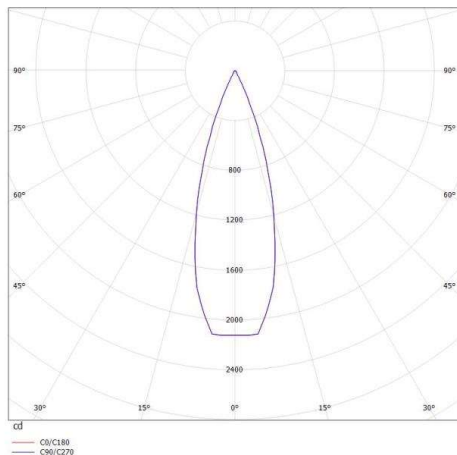

DASH L DC

676-002010243550v1

DASH L DC 2 TRACK TRACK SPOTLIGHT WITH 3 PH ADAPTER made of aluminium, white matt, similar to RAL 9016, high-efficiently vacuum deposited aluminium reflector beam 40°, light output direct, swiveling 350°, tilting 90°, with converter, max. 650mA, dimmable not dimmable, adapter/ceiling base white matt, IP20

DRAWING

LIGHT DISTRIBUTION CURVE

TECHNICAL DETAILS

System perform. [W]	25
Bulb type	LED
Luminous flux [lm]	1240
Current sec. [mA]	650
Colour temp. [K]	2700K
CRI	PREMIUM>90
Optics	vacuum deposited aluminium reflector
Designer	INHOUSE
Converter	with converter
Dimming	nicht dimmbar
Light output	direct
Beam angle [°]	40°
Voltage [V]	220-240V 50/60Hz
Material	aluminium

Length [mm]	175
Height [mm]	125
Diameter [mm]	65
IP protection class	IP20
Voltage class	protection cl. II
Net weight [kg]	1,04

Color lamp	white matt
RAL	9016
Color adapter/ceiling base	white matt
	9010506122695
EAN-Number	L80 B10 50 000
Lifetime [h]	50
No. of luminaires B16A	