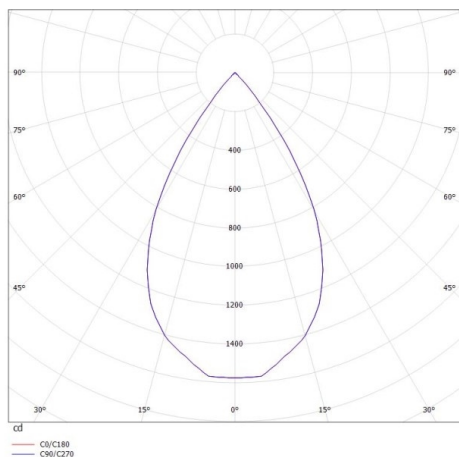

DASH DC

676-003000443660v1

DASH DC VOLARE TRACK SPOTLIGHT WITH 2 PH VOLARE ADAPTER made of aluminium, black matt, similar to RAL 9005,high-efficiently vacuum deposited aluminium reflector beam 60°, light output direct, swiveling 350°, tilting 90°, with converter, max. 400mA, dimmability: not dimmable, adapter/ceiling base black matt, IP20

DRAWING

TECHNICAL DETAILS

System perform. [W]	16
Bulb type	LED
Luminous flux [lm]	1380
Current sec. [mA]	400
Colour temp. [K]	2700K
CRI	PREMIUM>90
Optics	vacuum deposited aluminium reflector
Designer	INHOUSE
Converter	with converter
Dimming	not dimmable
Light output	direct
Beam angle [°]	60°
Voltage [V]	220-240V 50/60Hz
Material	aluminium
Length [mm]	263
Height [mm]	95
Diameter [mm]	65
Troat [mm]	132
IP protection class	IP20
Voltage class	protection cl. II
Net weight [kg]	0,47
Colour lamp	black matt
RAL	9005
Colour adapter/ceiling base	black matt
EAN-Number	9010506123661
Lifetime [h]	L80 B10 50 000
Energy efficiency cl.	E
No. of luminaires B16A	27

LIGHT DISTRIBUTION CURVE

The values are rated values. Power and luminous flux are initially subject to a tolerance of +/- 10%. Colour temperature tolerance: +/- 150 K. The values apply to an ambient temperature of 25°C unless otherwise specified.