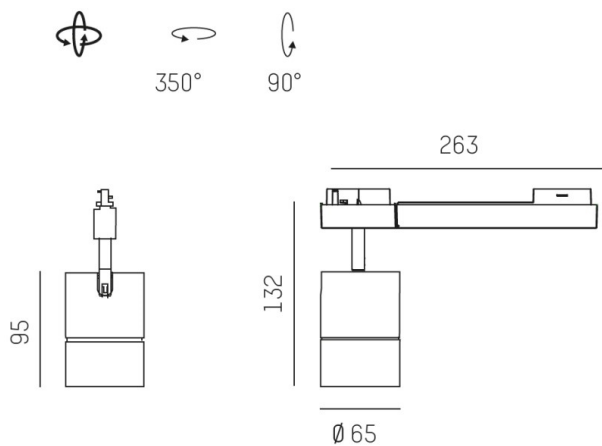

DASH DC

676-003000443660v1

DASH DC VOLARE TRACK SPOTLIGHT WITH 2 PH VOLARE ADAPTER made of aluminium, black matt, similar to RAL 9005,high-efficiently vacuum deposited aluminium reflector beam 60°, light output direct, swiveling 350°, tilting 90°, with converter, max. 400mA, dimmability: not dimmable, adapter/ceiling base black matt, IP20

DRAWING

TECHNICAL DETAILS

System perform. [W]	16
Bulb type	LED
Luminous flux [lm]	1380
Current sec. [mA]	400
Colour temp. [K]	2700K
CRI	PREMIUM>90
Optics	vacuum deposited aluminium reflector
Designer	INHOUSE
Converter	with converter
Dimming	not dimmable
Light output	direct
Beam angle [°]	60°
Voltage [V]	220-240V 50/60Hz
Material	aluminium
Length [mm]	263
Height [mm]	95
Diameter [mm]	65
Troat [mm]	132
IP protection class	IP20
Voltage class	protection cl. II
Net weight [kg]	0,47
Colour lamp	black matt
RAL	9005
Colour adapter/ceiling base	black matt
EAN-Number	9010506123661
Lifetime [h]	L80 B10 50 000
Energy efficiency cl.	E
No. of luminaires B16A	27

LIGHT DISTRIBUTION CURVE

The values are rated values. Power and luminous flux are initially subject to a tolerance of +/- 10%. Colour temperature tolerance: +/- 150 K. The values apply to an ambient temperature of 25°C unless otherwise specified.