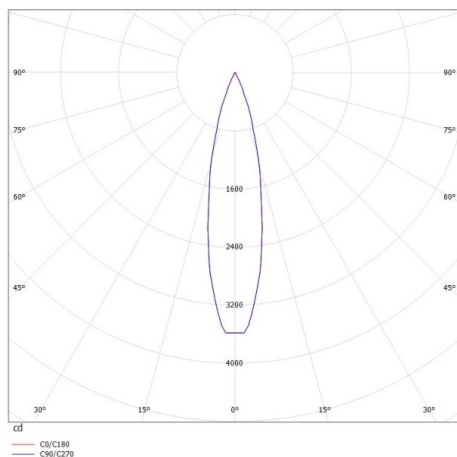

DASH DC

676-003010143560v1

DASH L DC VOLARE TRACK SPOTLIGHT WITH 2 PH VOLARE ADAPTER made of aluminium, black matt, similar to RAL 9005, high-efficiently vacuum deposited aluminium reflector beam 20°, light output direct, swiveling 350°, tilting 90°, with converter, max. 400mA, dimmability: not dimmable, adapter/ceiling base white matt, IP20

DRAWING

TECHNICAL DETAILS

System perform. [W]	16
Bulb type	LED
Luminous flux [lm]	740
Current sec. [mA]	400
Colour temp. [K]	2700K
CRI	PREMIUM>90
Optics	vacuum deposited aluminium reflector
Designer	INHOUSE
Converter	with converter
Dimming	not dimmable
Light output	direct
Beam angle [°]	20°
Voltage [V]	220-240V 50/60Hz
Material	aluminium
Length [mm]	263
Height [mm]	125
Diameter [mm]	65
Troat [mm]	157
IP protection class	IP20
Voltage class	protection cl. II
Net weight [kg]	0,58
Colour lamp	black matt
RAL	9005
Colour adapter/ceiling base	white matt
EAN-Number	9010506123845
Lifetime [h]	L80 B10 50 000
Energy efficiency cl.	E
No. of luminaires B16A	27

LIGHT DISTRIBUTION CURVE

The values are rated values. Power and luminous flux are initially subject to a tolerance of +/- 10%. Colour temperature tolerance: +/- 150 K. The values apply to an ambient temperature of 25°C unless otherwise specified.