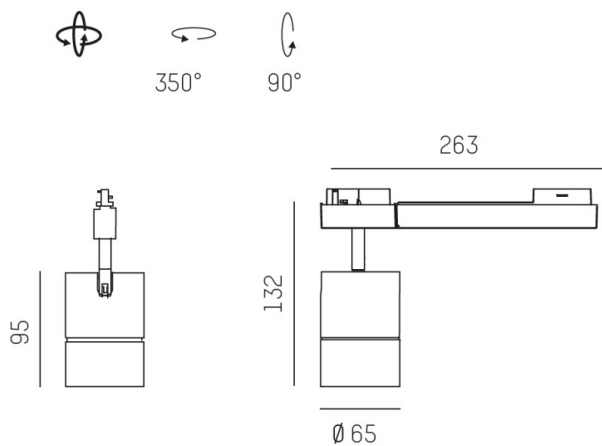

DASH DC

676-003010143560v1

DASH L DC VOLARE TRACK SPOTLIGHT WITH 2 PH VOLARE ADAPTER made of aluminium, black matt, similar to RAL 9005, high-efficiently vacuum deposited aluminium reflector beam 20°, light output direct, swiveling 350°, tilting 90°, with converter, max. 400mA, dimmability: not dimmable, adapter/ceiling base white matt, IP20

DRAWING

TECHNICAL DETAILS

System perform. [W]	16
Bulb type	LED
Luminous flux [lm]	740
Current sec. [mA]	400
Colour temp. [K]	2700K
CRI	PREMIUM>90
Optics	vacuum deposited aluminium reflector
Designer	INHOUSE
Converter	with converter
Dimming	not dimmable
Light output	direct
Beam angle [°]	20°
Voltage [V]	220-240V 50/60Hz
Material	aluminium
Length [mm]	263
Height [mm]	125
Diameter [mm]	65
Troat [mm]	157
IP protection class	IP20
Voltage class	protection cl. II
Net weight [kg]	0,58
Colour lamp	black matt
RAL	9005
Colour adapter/ceiling base	white matt
EAN-Number	9010506123845
Lifetime [h]	L80 B10 50 000
Energy efficiency cl.	E
No. of luminaires B16A	27

LIGHT DISTRIBUTION CURVE

The values are rated values. Power and luminous flux are initially subject to a tolerance of +/- 10%. Colour temperature tolerance: +/- 150 K. The values apply to an ambient temperature of 25°C unless otherwise specified.