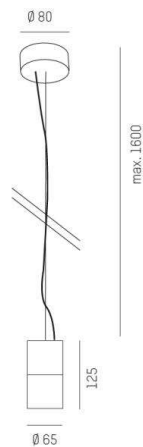

## DASH L DC

676-005010143160v1

DASH L DC PD SUSPENSION made of aluminium, white black, similar to RAL 9016, high-efficiently vacuum deposited aluminium reflector beam 20°, light output direct, with converter, max. 150mA, dimmable not dimmable, cable white, fabric, adapter/ceiling base white, pendant length 1600mm, IP20

## DRAWING

## LIGHT DISTRIBUTION CURVE

## TECHNICAL DETAILS

System perform. [W]	6
Bulb type	LED
Luminous flux [lm]	300
Current sec. [mA]	150
Colour temp. [K]	2700K
CRI	PREMIUM>90
Optics	vacuum deposited aluminium reflector
Designer	INHOUSE
Converter	with converter
Dimming	not dimmable
Light output	direct
Beam angle [°]	20°
Voltage [V]	220-240V 50/60Hz
Material	aluminium
Height [mm]	125
Pendant length [mm]	1600
Diameter [mm]	65
IP protection class	IP20
Voltage class	protection cl. I
Net weight [kg]	0,93
Color lamp	white black
RAL	9016
Color adapter/ceiling base	white
Electric wire	white, fabric
EAN-Number	9010506099119
Lifetime [h]	L80 B10 50 000
Energy efficiency cl.	E