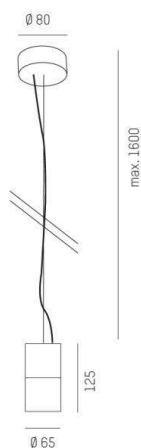

## DASH L DC

676-005010149160v1

DASH L DC PD SUSPENSION made of aluminium, white black, similar to RAL 9016, high-efficiently vacuum deposited aluminium reflector beam 20°, light output direct, with converter, max. 150mA, dimmable not dimmable, cable white, fabric, adapter/ceiling base white, pendant length 1600mm, IP20

## DRAWING