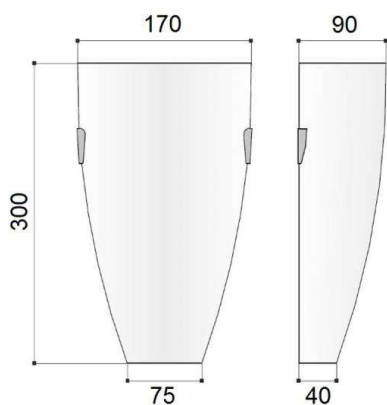

FUSO KLEIN

68-402157

FUSO SURFACE MOUNTED WALL LUMINAIRE made of hand-blown glass, white, satined glass white, light output direct, dimmability: not dimmable, IP20 without lamp

DRAWING

TECHNICAL DETAILS

Bulb type	AGL A60 ECO 77W
No. of bulb holders	1x
Socket	E27
Optics	satined glass
Dimming	not dimmable
Light output	direct
Voltage [V]	220-240V 50/60Hz
Material	hand-blown glass
Length [mm]	170
Width [mm]	75
Height [mm]	300
Troat [mm]	90
IP protection class	IP20
Voltage class	protection cl. I
Net weight [kg]	0,94
Color lamp	white
Glass color	white
EAN-Number	9010506370652

LIGHT DISTRIBUTION CURVE

The values are rated values. Power and luminous flux are initially subject to a tolerance of +/- 10%. Colour temperature tolerance: +/- 150 K. The values apply to an ambient temperature of 25°C unless otherwise specified.