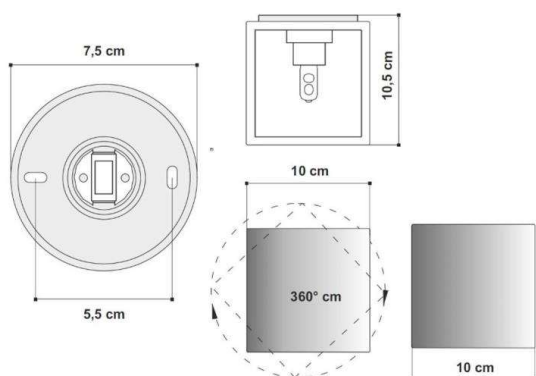

ALEA WL

68-428257

ALEA WL GLASS SURFACE MOUNTED WALL LUMINAIRE made of glass, white, satined glass white, light output direct / indirect, swiveling 360°, dimmability: not dimmable, IP20 without lamp

DRAWING

TECHNICAL DETAILS

Bulb type	QT-14 ECO 48W
No. of bulb holders	1x
Socket	G9
Optics	satined glass
Dimming	not dimmable
Light output	direct / indirect
Voltage [V]	220-240V 50/60Hz
Material	glass
Length [mm]	100
Height [mm]	100
Troat [mm]	105
IP protection class	IP20
Voltage class	protection cl. II
Net weight [kg]	0,53
Colour lamp	white
Colour of glass/shade	white
EAN-Number	9010506370706

LIGHT DISTRIBUTION CURVE

The values are rated values. Power and luminous flux are initially subject to a tolerance of +/- 10%. Colour temperature tolerance: +/- 150 K. The values apply to an ambient temperature of 25°C unless otherwise specified.