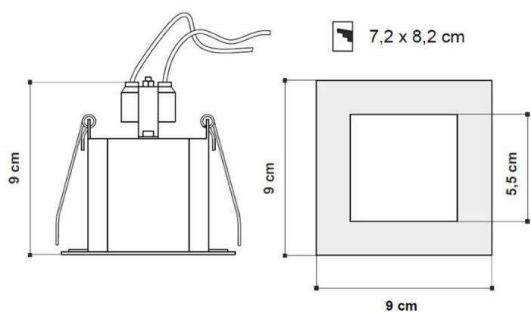

EDY HV

68-630201

EDY HV RECESSED SPOTLIGHT made of metal, white, light output direct, dimmability: not dimmable, IP20 without lamp

DRAWING

TECHNICAL DETAILS

Bulb type	QPAR 16 50W
No. of bulb holders	1x
Socket	GU10
Dimming	not dimmable
Light output	direct
Voltage [V]	220-240V 50/60Hz
Material	metal
Length [mm]	90
Width [mm]	90
Ceiling cutout [mm]	72x82
Recess depth [mm]	90
IP protection class	IP20
Voltage class	protection cl. II
Net weight [kg]	0,27
Color lamp	white
EAN-Number	9010506370997

LIGHT DISTRIBUTION CURVE

The values are rated values. Power and luminous flux are initially subject to a tolerance of +/- 10%. Colour temperature tolerance: +/- 150 K. The values apply to an ambient temperature of 25°C unless otherwise specified.