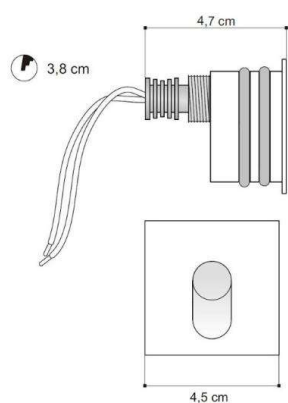

SPOON QUADRO LED

68-635101ww

SPOON QUADRO LED RECESSED WALL LUMINAIRE made of aluminium, white, light output indirect, without converter, max. 350/500mA, dimmable not dimmable, IP40

DRAWING

LIGHT DISTRIBUTION CURVE

TECHNICAL DETAILS

| | |
|---------------------|--------------------|
| System perform. [W] | 2 |
| Bulb type | LED 2W |
| Luminous flux [lm] | 65 |
| Current sec. [mA] | 350/500 |
| Colour temp. [K] | 3000K |
| CRI | >80 |
| Converter | without converter |
| Dimming | nicht dimmbar |
| Light output | indirect |
| Material | aluminium |
| Length [mm] | 45 |
| Width [mm] | 45 |
| Ceiling cutout [mm] | 38 |
| Recess depth [mm] | 47 |
| IP protection class | IP40 |
| Voltage class | protection cl. III |
| Net weight [kg] | 0,08 |

| | |
|-----------------------|---------------|
| Color lamp | white |
| EAN-Number | 9010506371062 |
| Lifetime [h] | 35 000 |
| Energy efficiency cl. | A++-A |

The values are rated values. Power and luminous flux are initially subject to a tolerance of +/- 10%. Colour temperature tolerance: +/- 150 K. The values apply to an ambient temperature of 25°C unless otherwise specified.