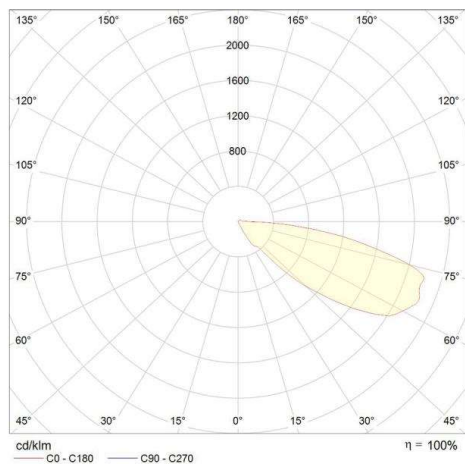

SPOON QUADRO LED

68-635101ww

SPOON QUADRO LED RECESSED WALL LUMINAIRE made of aluminium, white, light output indirect, without converter, max. 350/500mA, dimmable not dimmable, IP40

DRAWING

LIGHT DISTRIBUTION CURVE

TECHNICAL DETAILS

| | |
|---------------------|--------------------|
| System perform. [W] | 2 |
| Bulb type | LED 2W |
| Luminous flux [lm] | 65 |
| Current sec. [mA] | 350/500 |
| Colour temp. [K] | 3000K |
| CRI | >80 |
| Converter | without converter |
| Dimming | nicht dimmbar |
| Light output | indirect |
| Material | aluminium |
| Length [mm] | 45 |
| Width [mm] | 45 |
| Ceiling cutout [mm] | 38 |
| Recess depth [mm] | 47 |
| IP protection class | IP40 |
| Voltage class | protection cl. III |
| Net weight [kg] | 0,08 |

| | |
|-----------------------|---------------|
| Color lamp | white |
| EAN-Number | 9010506371062 |
| Lifetime [h] | 35 000 |
| Energy efficiency cl. | A++-A |

The values are rated values. Power and luminous flux are initially subject to a tolerance of +/- 10%. Colour temperature tolerance: +/- 150 K. The values apply to an ambient temperature of 25°C unless otherwise specified.