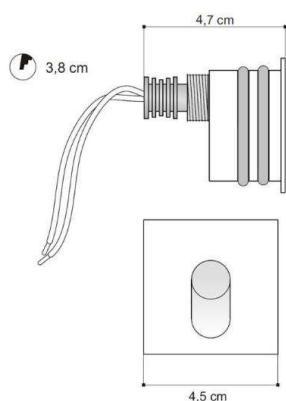

SPOON QUADRO LED

68-635145ww

SPOON QUADRO LED RECESSED WALL LUMINAIRE made of aluminium, natural anodised, light output indirect, without converter, max. 350/500mA, dimmable not dimmable, IP40

DRAWING

TECHNICAL DETAILS

System perform. [W]	2
Bulb type	LED 2W
Luminous flux [lm]	65
Current sec. [mA]	350/500
Colour temp. [K]	3000K
CRI	>80
Converter	without converter
Dimming	nicht dimmbar
Light output	indirect
Material	aluminium

Length [mm]	45
Width [mm]	45
Ceiling cutout [mm]	38
Recess depth [mm]	47
IP protection class	IP40
Voltage class	protection cl. III
Net weight [kg]	0,08

LIGHT DISTRIBUTION CURVE

Color lamp	natural anodised
EAN-Number	9010506371079
Lifetime [h]	35 000
Energy efficiency cl.	A++-A