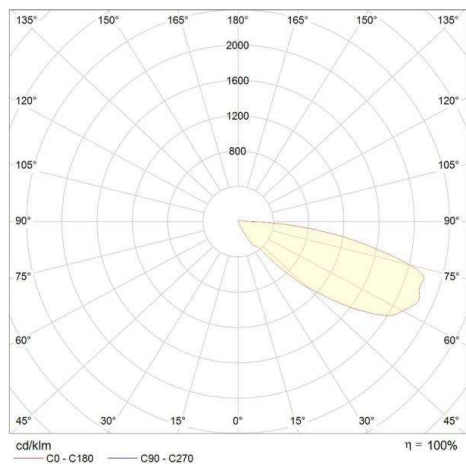

SPOON QUADRO LED

68-635145ww

SPOON QUADRO LED RECESSED WALL LUMINAIRE made of aluminium, natural anodised, light output indirect, without converter, max. 350/500mA, dimmable not dimmable, IP40

DRAWING

TECHNICAL DETAILS

System perform. [W]	2
Bulb type	LED 2W
Luminous flux [lm]	65
Current sec. [mA]	350/500
Colour temp. [K]	3000K
CRI	>80
Converter	without converter
Dimming	nicht dimmbar
Light output	indirect
Material	aluminium

Length [mm]	45
Width [mm]	45
Ceiling cutout [mm]	38
Recess depth [mm]	47
IP protection class	IP40
Voltage class	protection cl. III
Net weight [kg]	0,08

LIGHT DISTRIBUTION CURVE

Color lamp	natural anodised
EAN-Number	9010506371079
Lifetime [h]	35 000
Energy efficiency cl.	A++-A